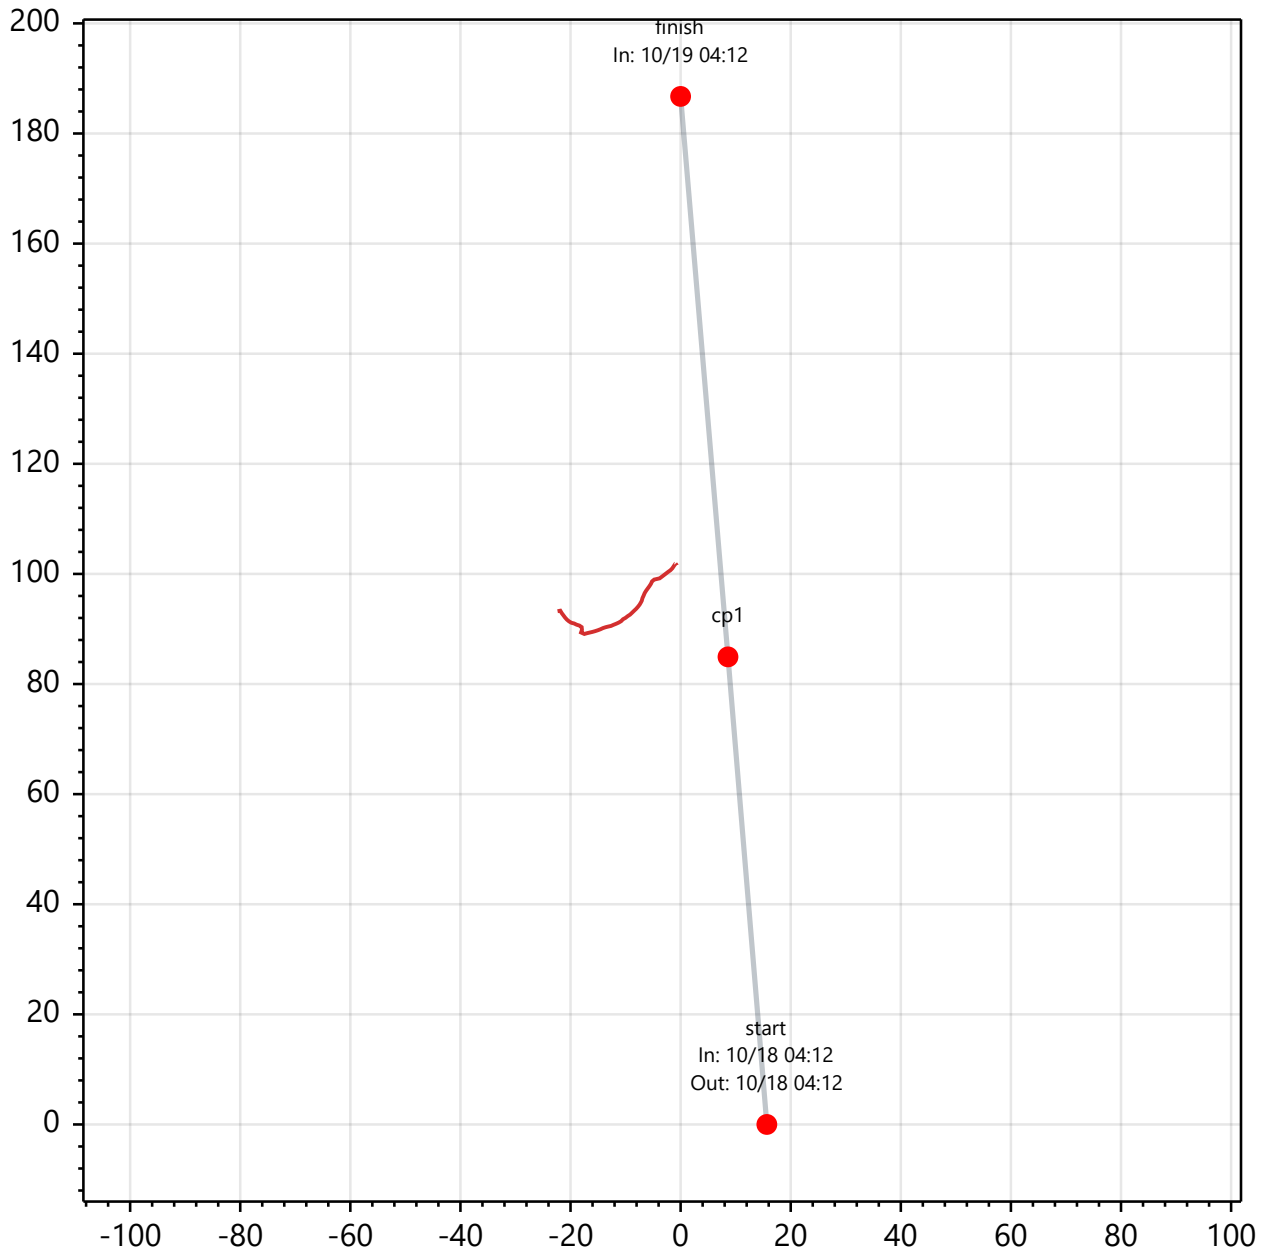

Pearl

Start: Wednesday, October 16, 2024 12:00 AM      Zone: Central Standard Time

**Team: #0086 - Pearl (solo)**

## Route Summary

## Segment Average Speeds

## Race Progress