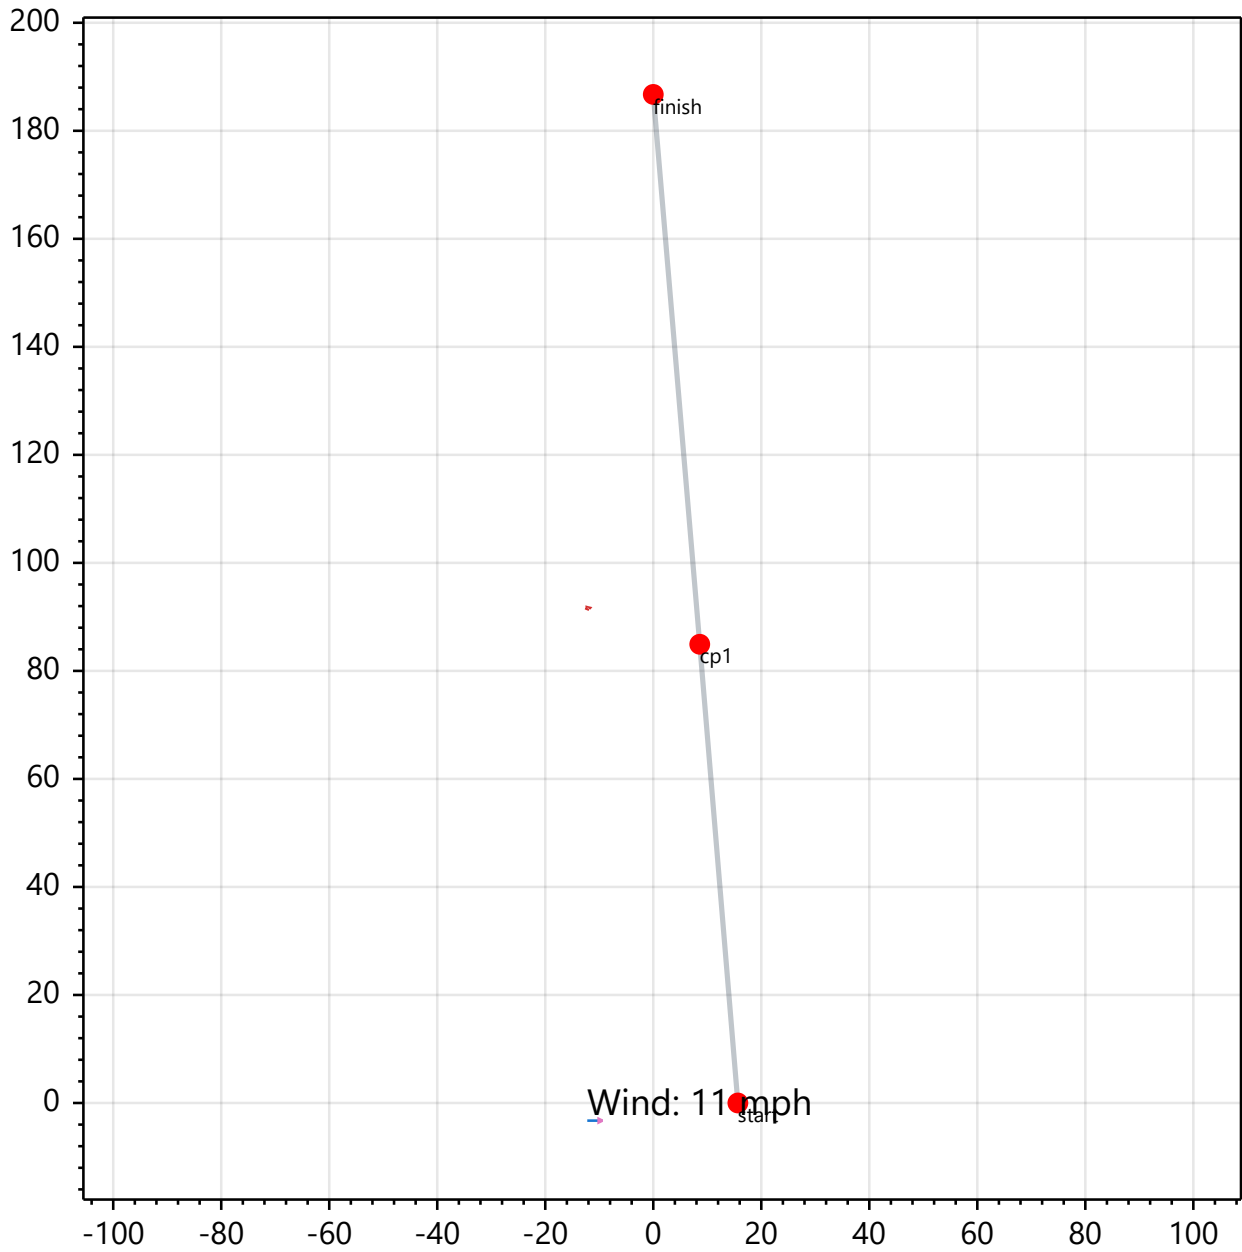

Start: Wednesday, October 16, 2024 12:00 AM Zone: Central Standard Time

Team: #3333 - SimpIn For Fall (tandem)

Overall Standings

1	5501 - Pollihan	FINISH	24:00:00
2	1459 - KateMansker	FINISH	24:00:00
3	7373 - TeamHindsight	FINISH	24:00:00
4	4444 - NoBoundaries	FINISH	24:00:00
5	1998 - FLKatie	FINISH	24:00:00
6	5698 - BrandonJames	FINISH	24:00:00
7	1861 - Moon Walker	FINISH	24:00:00
8	8521 - CanMan	FINISH	24:00:00
9	9999 - T-Bell	FINISH	24:00:00
10	0714 - Motley	FINISH	24:00:00
44	3333 - SimpIn For Fall	FINISH	24:00:00

Route Summary

Segment Average Speeds

Speed Profile

Race Progress

Racing vs. Rest Distribution

Rest Location	mi	Rest Time	% Total
start	0.0	00:38	2.7%

Detailed Checkpoint Summary

Checkpoint	In/Out	Elapsed	Dist(mi)	Split(mi)	Leg Time	Stay
start	--- 20:17	00:00:00	0.0	0.0	00:00:00	00:38
finish	10/19 19:38 ---	24:00:00	187.0	187.0	23:21:31	---