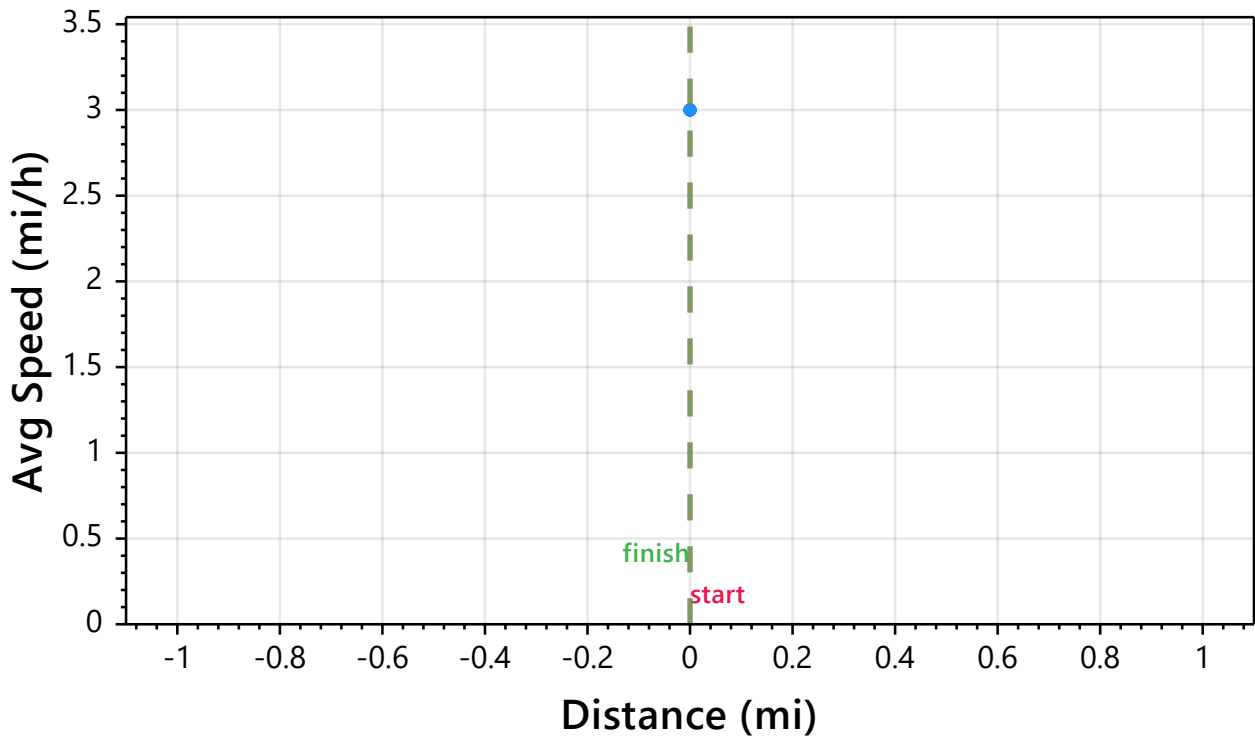

Route Summary

Segment Average Speeds

Speed Profile

Race Progress

Racing vs. Rest Distribution

Rest Location	mi	Rest Time	% Total
start	0.0	00:38	2.7%

Detailed Checkpoint Summary

Checkpoint	In/Out	Elapsed	Dist(mi)	Split(mi)	Leg Time	Stay
start	--- 20:17	00:00:00	0.0	0.0	00:00:00	00:38
finish	10/19 19:38 ---	24:00:00	187.0	187.0	23:21:31	---