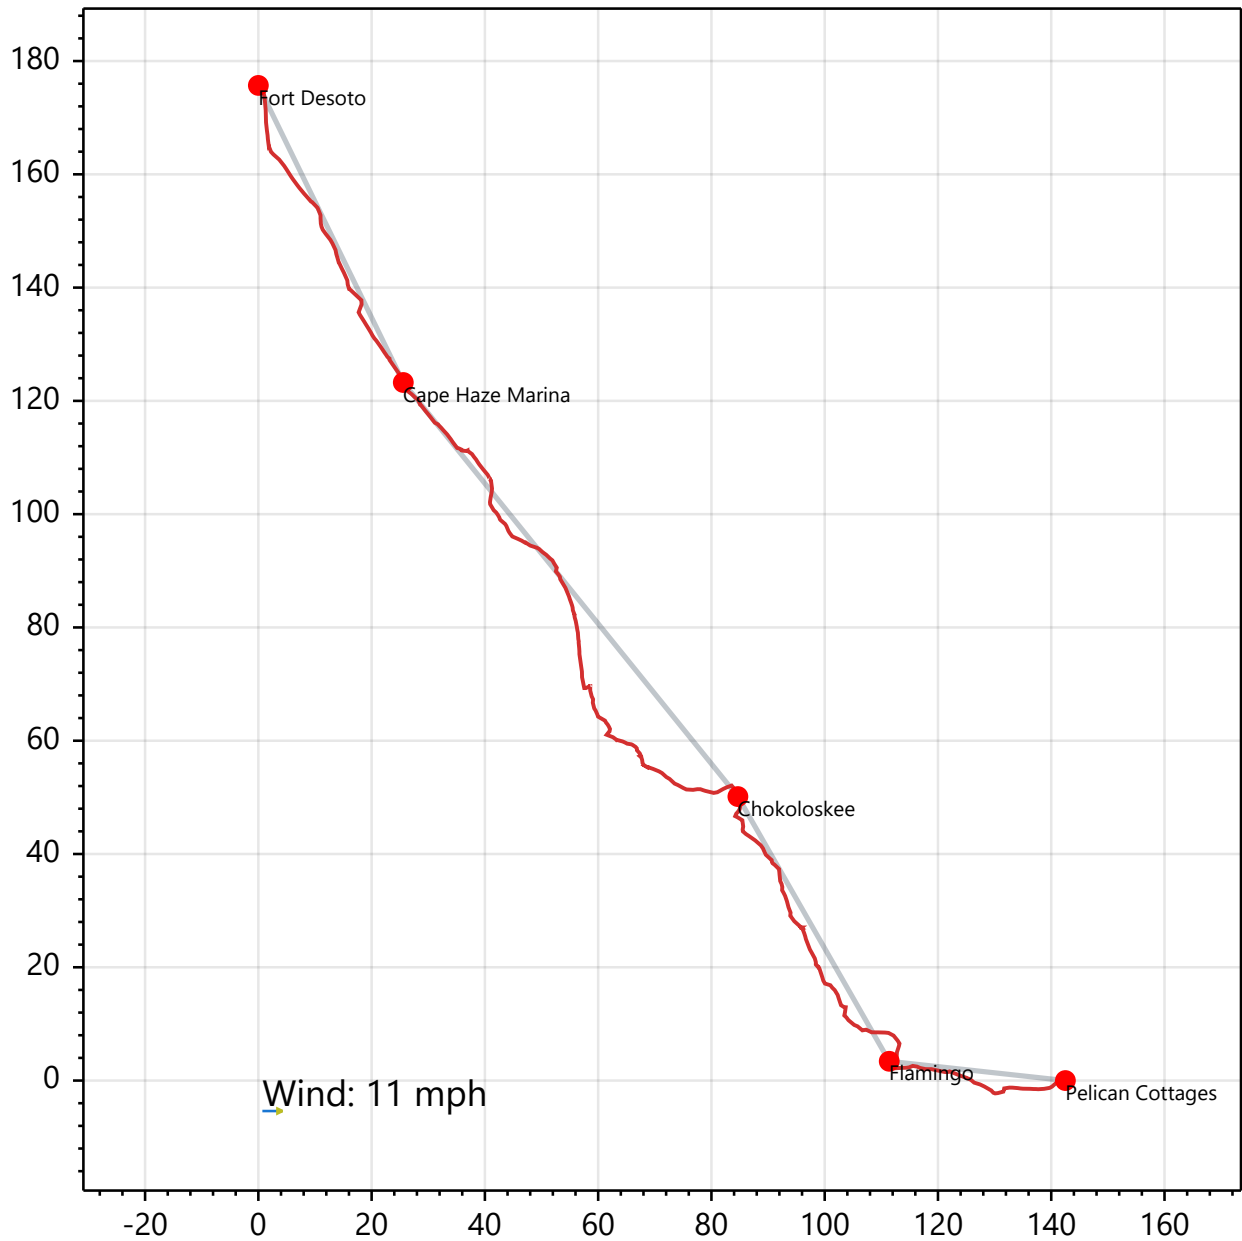

Everglades Challenge 2018

oneeyedjake

Start: Saturday, March 3, 2018 12:00 AM   Zone: Eastern Standard Time

Team: #2852 - oneeyedjake (class 2 single male)

Overall Standings

1	2910 - bermudaboy & havana61	OUT	08:53:53
2	2919 - BuoyohBuoy & MufferawJ	DNS	00:00:00
2	2938 - Ccock & DeSea	DNS	00:00:00
2	2896 - seadogrocket & SeaDogBone	DNS	00:00:00
2	2877 - Swampmonkee & ChainSaw	DNS	00:00:00
2	2959 - atwitsend & Justanothersailor	DNS	00:00:00
2	2873 - Scrappy & Fidget	DNS	00:00:00
2	2819 - archangel	DNS	00:00:00
2	2901 - Bjorn	DNS	00:00:00
2	2900 - Bohemian	DNS	00:00:00
2	2852 - oneeyedjake	DNS	00:00:00

Division Standings: class 2 single male

1	2808 - beav	DNS	00:00:00
1	2936 - Conchistador	DNS	00:00:00
1	2818 - dusk2dawn	DNS	00:00:00
1	2852 - oneeyedjake	DNS	00:00:00
1	2824 - veteranvoyage360	DNS	00:00:00

Everglades Challenge 2018

oneeyedjake

Route Summary