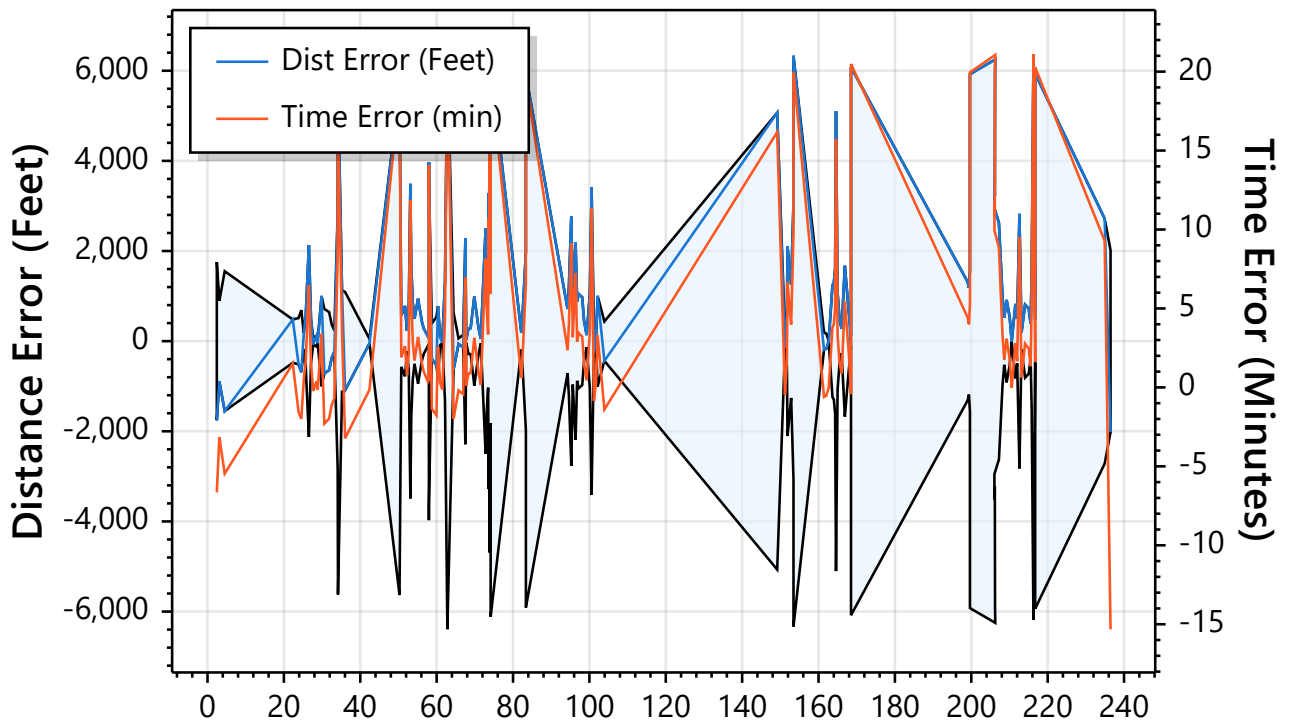

RaceOwl Estimation Performance

Variance between predicted position and actual progress.

Tracking Performance

Metric	Min	Max	Avg	Median	Std Dev
Update Interval (Min)	2.88	719.02	23.54	10.56	65.55
Time Error (Min)	-15.32	21.18	4.54	2.78	6.52
Distance Error (Feet)	-2017.26	6392.21	1398.51	833.04	1928.64