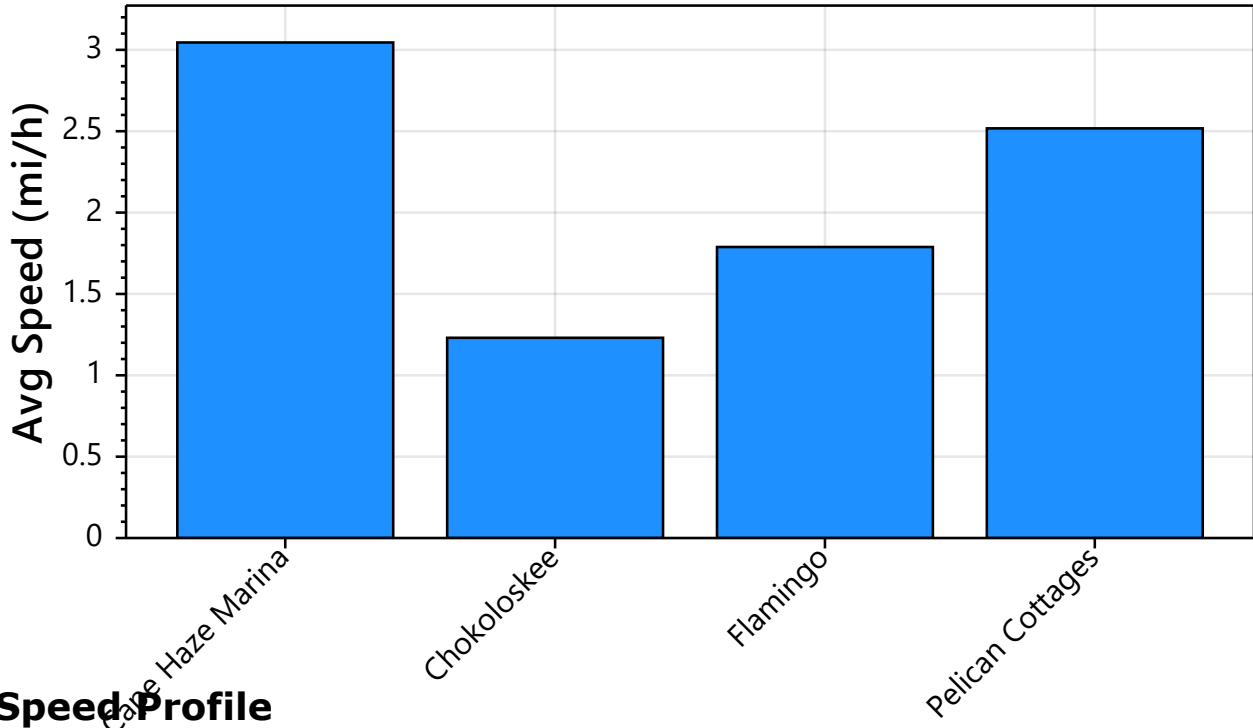

Everglades Challenge 2018

oneeyedjake

Segment Average Speeds

Speed Profile