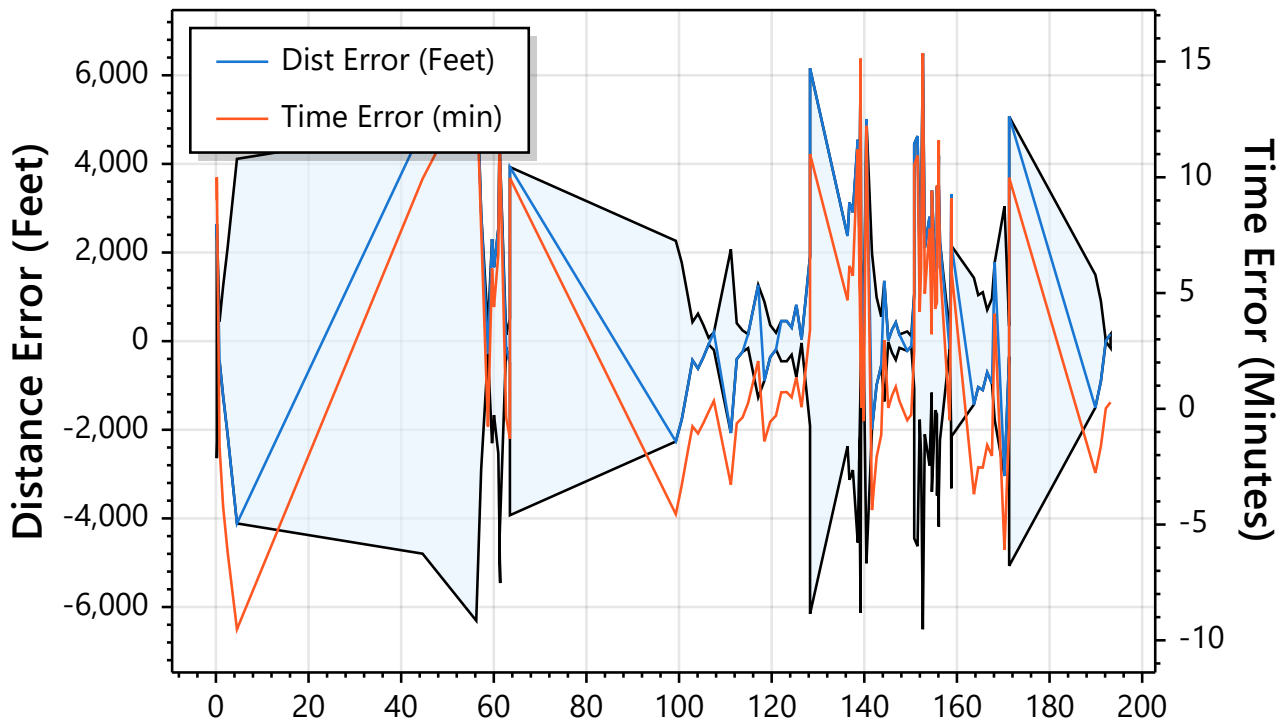

Everglades Challenge 2021

Tiderunner & Segler

Detailed Checkpoint Summary

Checkpoint	In/Out	Elapsed	Dist(mi)	Split(mi)	Leg Time	Stay
Fort Desoto	--- 07:19	00:00:00	0.0	0.0	00:00:00	00:19
Cape Haze Marina	03/06 18:33 19:43	11:05:55	58.4	58.4	11:14:04	01:09
Naples	03/07 17:02 ---	33:35:28	115.9	57.5	21:19:45	---
Marco	03/08 10:36 ---	51:09:10	130.9	14.9	17:33:42	---
Stop Keys	03/08 15:46 ---	56:19:15	150.5	19.6	05:10:05	---
Chokoloskee	03/09 11:51 15:51	76:23:49	158.3	7.8	20:04:34	03:59
Lostmans Key	03/10 10:56 ---	99:29:15	181.0	22.7	19:05:36	---

RaceOwl Estimation Performance

Variance between predicted position and actual progress.

Tracking Performance

Metric	Min	Max	Avg	Median	Std Dev
Update Interval (Min)	4.15	892.55	28.27	9.98	102.85
Time Error (Min)	-9.52	15.37	3.20	1.15	5.46
Distance Error (Feet)	-4113.38	6501.49	1253.43	635.58	2269.58