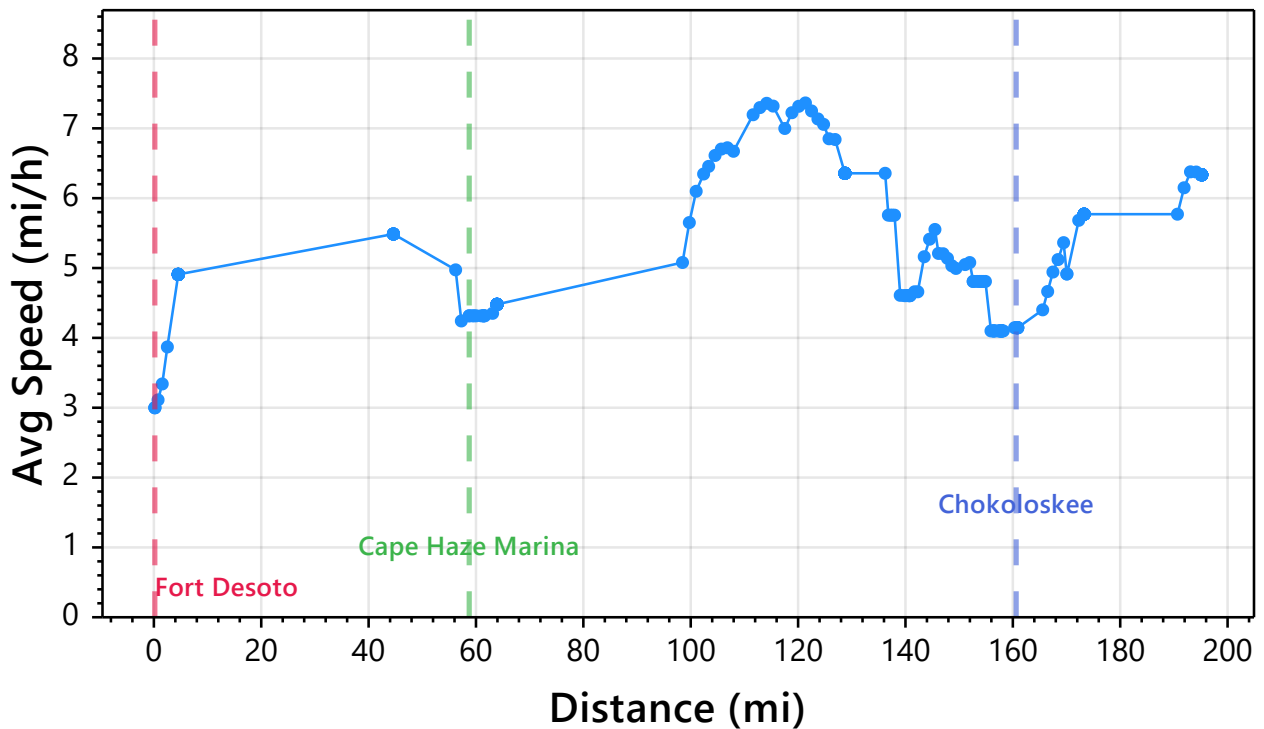

Everglades Challenge 2021

Tiderunner & Segler

Route Summary

Everglades Challenge 2021

Tiderunner & Segler

Segment Average Speeds

Speed Profile

Everglades Challenge 2021

Tiderunner & Segler

Race Progress

Racing vs. Rest Distribution

Rest Location	mi	Rest Time	% Total
Fort Desoto	0.2	00:19	0.0%
Enroute Stop @ 4.5	4.5	07:08	0.0%
Enroute Stop @ 44.6	44.6	01:39	0.0%
Cape Haze Marina	58.7	01:09	0.0%
Enroute Stop @ 61.4	61.4	10:22	0.0%
Enroute Stop @ 63.9	63.9	06:28	0.0%
Enroute Stop @ 128.7	128.7	15:36	0.0%
Enroute Stop @ 140.0	140.0	00:19	0.0%
Enroute Stop @ 140.7	140.7	00:46	0.0%
Enroute Stop @ 154.5	154.5	00:20	0.0%
Enroute Stop @ 156.4	156.4	15:20	0.0%
Chokoloskee	157.5	03:59	0.0%
Enroute Stop @ 170.1	170.1	01:44	0.0%
Enroute Stop @ 173.3	173.3	17:36	0.0%
Shark River Island	195.2	26:43	0.0%

Everglades Challenge 2021

Tiderunner & Segler

Detailed Checkpoint Summary

Checkpoint	In/Out	Elapsed	Dist(mi)	Split(mi)	Leg Time	Stay
Fort Desoto	--- 07:19	00:00:00	0.0	0.0	00:00:00	00:19
Cape Haze Marina	03/06 18:33 19:43	11:05:55	58.4	58.4	11:14:04	01:09
Naples	03/07 17:02 ---	33:35:28	115.9	57.5	21:19:45	---
Marco	03/08 10:36 ---	51:09:10	130.9	14.9	17:33:42	---
Stop Keys	03/08 15:46 ---	56:19:15	150.5	19.6	05:10:05	---
Chokoloskee	03/09 11:51 15:51	76:23:49	158.3	7.8	20:04:34	03:59
Lostmans Key	03/10 10:56 ---	99:29:15	181.0	22.7	19:05:36	---