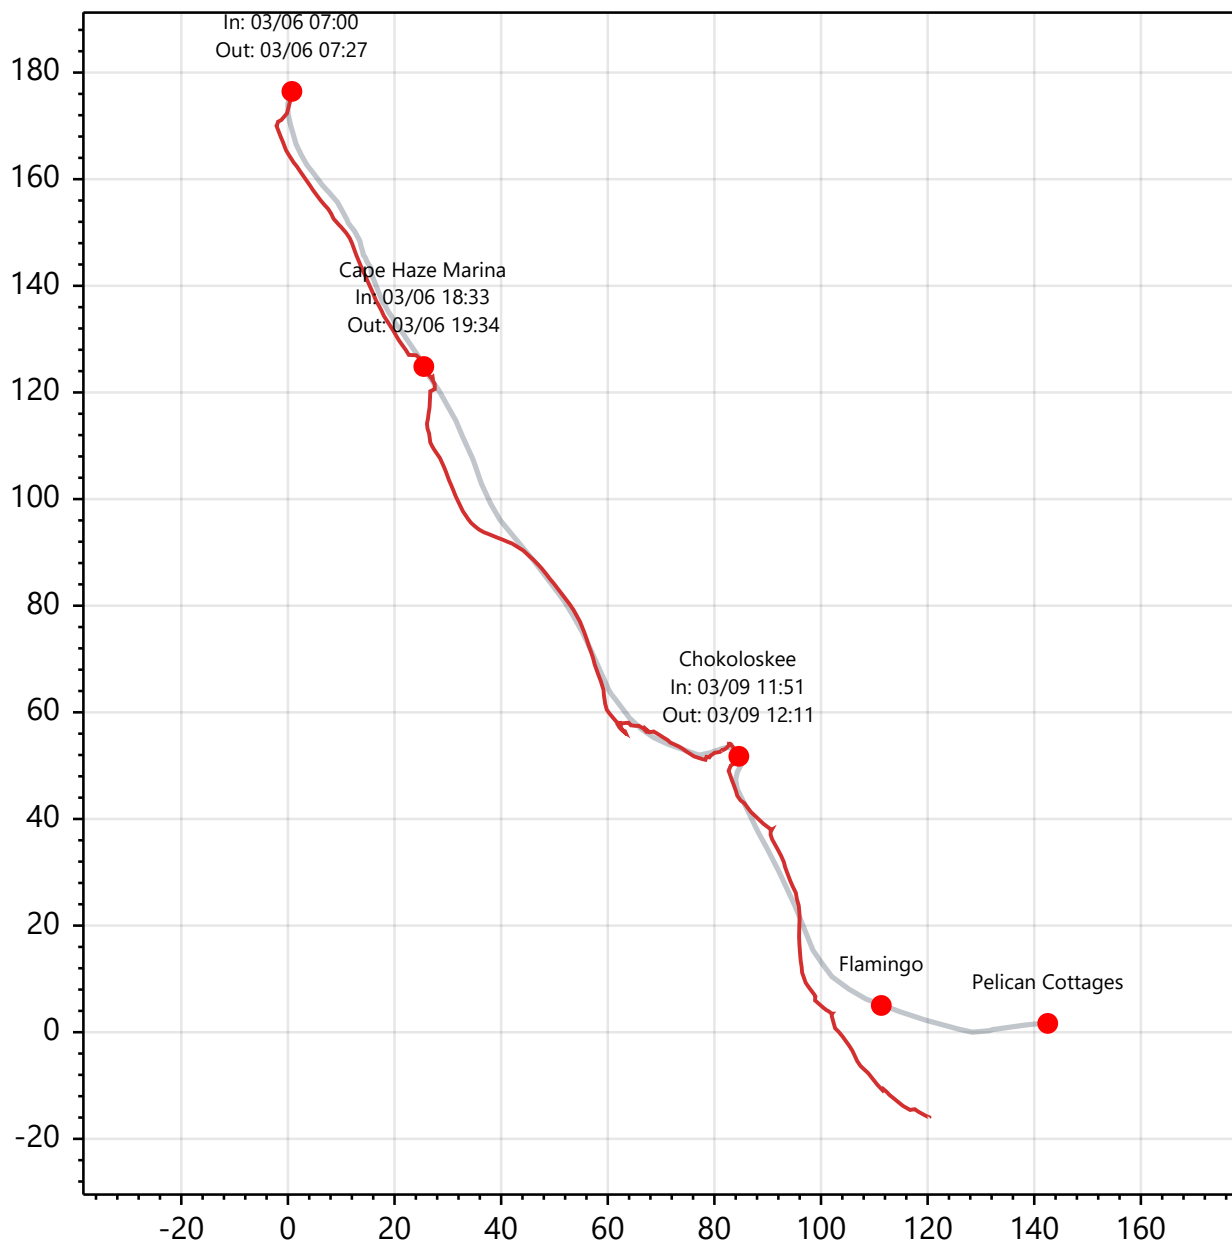

Everglades Challenge 2021

Tiderunner & Segler

Start: Saturday, March 6, 2021 12:00 AM

Zone: Eastern Standard Time

Team: #3551 - Tiderunner & Segler (monohull double male)

Overall Standings

1	3545 - Chaos & SewSew	FINISH	27:29:00
2	3513 - Twobeers & Morsailedsed	FINISH	33:05:46
3	3573 - gamera & Gremlin	FINISH	34:50:26
4	3432 - AndyMan & NateDog	FINISH	61:35:32
5	3425 - stumblingthunder & justanothersailor	FINISH	71:01:18
6	3523 - ironbob & TheJuice	FINISH	72:33:02
7	3589 - justkeeppadding	FINISH	83:29:24
8	3489 - Roamer	FINISH	89:13:45
9	3427 - AngryBeaver	FINISH	96:09:46
10	3535 - higgins & yde35	FINISH	97:28:06
60	3551 - Tiderunner & Segler	OUT	214:31:34

Division Standings: monohull double male

1	3513 - Twobeers & Morsailedsed	FINISH	33:05:46
2	3425 - stumblingthunder & justanothersailor	FINISH	71:01:18
3	3535 - higgins & yde35	FINISH	97:28:06
4	3428 - Guitarman & ScuttleButt	IN	214:59:36
5	3551 - Tiderunner & Segler	OUT	214:31:34

Everglades Challenge 2021

Tiderunner & Segler

Route Summary