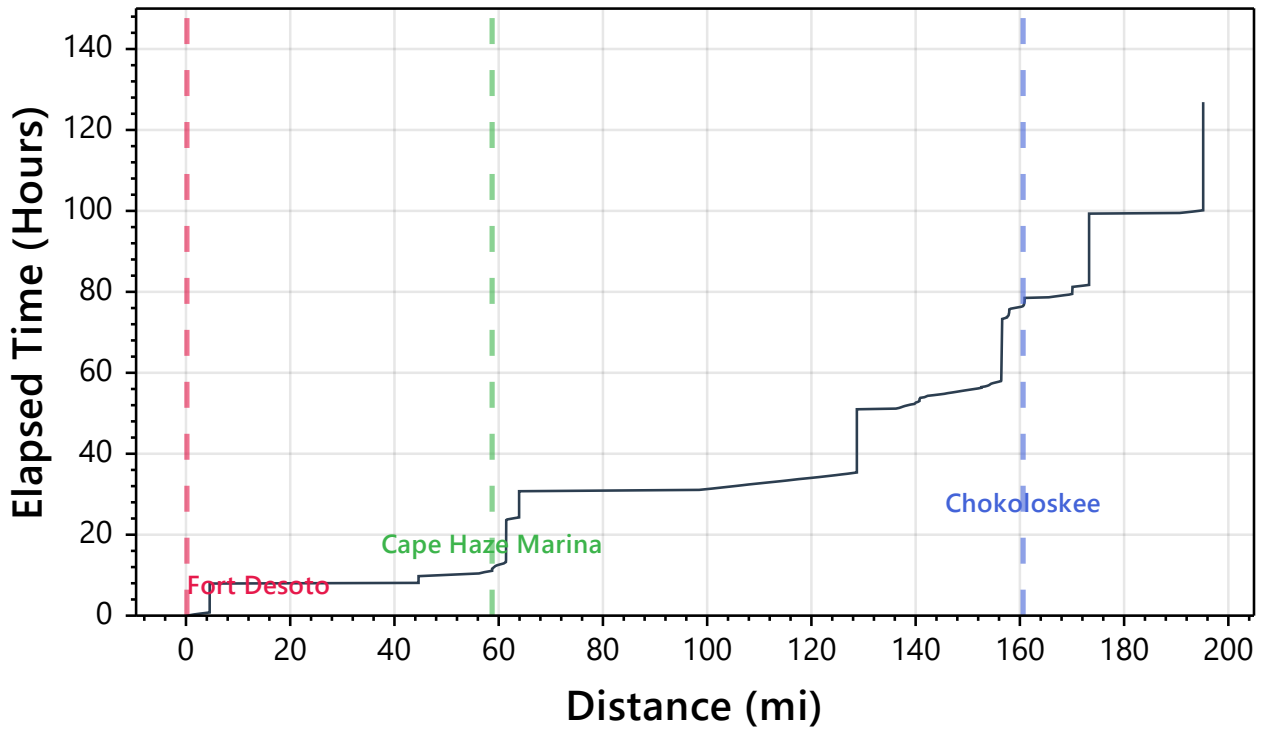

Tiderunner & Segler

Race Progress

Racing vs. Rest Distribution

Rest Location	mi	Rest Time	% Total
Fort Desoto	0.2	00:19	0.0%
Enroute Stop @ 4.5	4.5	07:08	0.0%
Enroute Stop @ 44.6	44.6	01:39	0.0%
Cape Haze Marina	58.7	01:09	0.0%
Enroute Stop @ 61.4	61.4	10:22	0.0%
Enroute Stop @ 63.9	63.9	06:28	0.0%
Enroute Stop @ 128.7	128.7	15:36	0.0%
Enroute Stop @ 140.0	140.0	00:19	0.0%
Enroute Stop @ 140.7	140.7	00:46	0.0%
Enroute Stop @ 154.5	154.5	00:20	0.0%
Enroute Stop @ 156.4	156.4	15:20	0.0%
Chokoloskee	157.5	03:59	0.0%
Enroute Stop @ 170.1	170.1	01:44	0.0%
Enroute Stop @ 173.3	173.3	17:36	0.0%
Shark River Island	195.2	26:43	0.0%

Everglades Challenge 2021

Tiderunner & Segler

Detailed Checkpoint Summary

Checkpoint	In/Out	Elapsed	Dist(mi)	Split(mi)	Leg Time	Stay
Fort Desoto	--- 07:19	00:00:00	0.0	0.0	00:00:00	00:19
Cape Haze Marina	03/06 18:33 19:43	11:05:55	58.4	58.4	11:14:04	01:09
Naples	03/07 17:02 ---	33:35:28	115.9	57.5	21:19:45	---
Marco	03/08 10:36 ---	51:09:10	130.9	14.9	17:33:42	---
Stop Keys	03/08 15:46 ---	56:19:15	150.5	19.6	05:10:05	---
Chokoloskee	03/09 11:51 15:51	76:23:49	158.3	7.8	20:04:34	03:59
Lostmans Key	03/10 10:56 ---	99:29:15	181.0	22.7	19:05:36	---