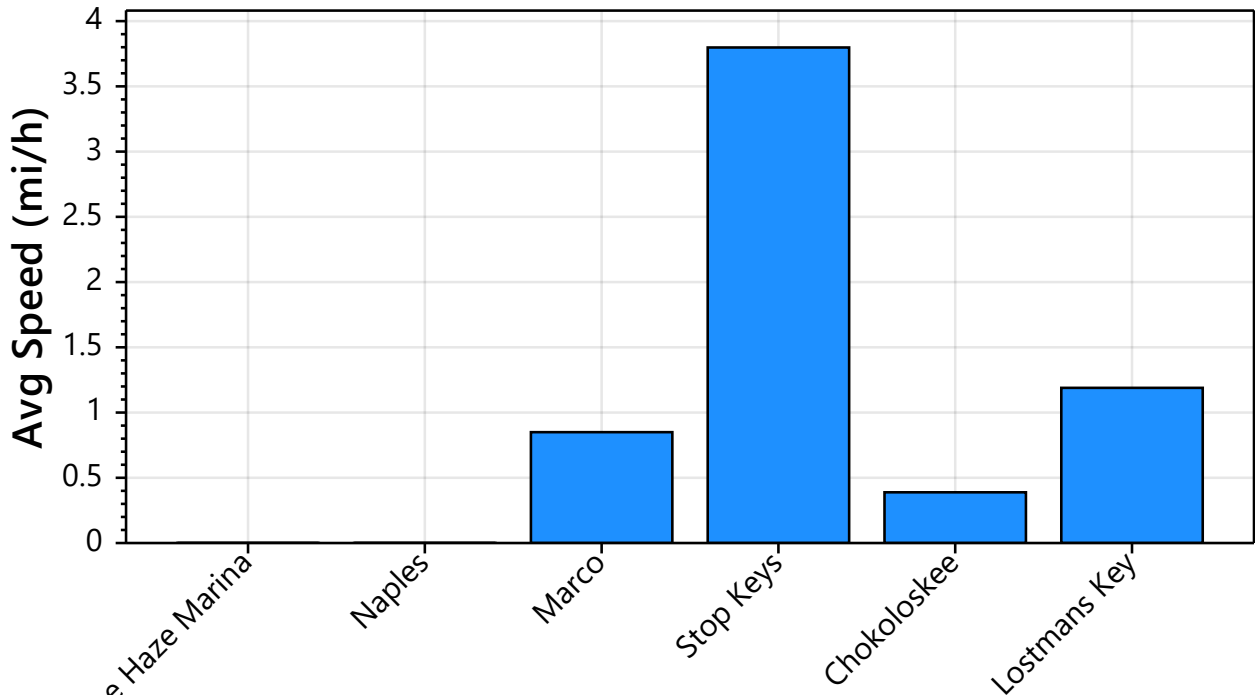

Everglades Challenge 2021

Tiderunner & Segler

Route Summary

Everglades Challenge 2021

Tiderunner & Segler

Segment Average Speeds

Speed Profile

Everglades Challenge 2021

Tiderunner & Segler

Race Progress

Racing vs. Rest Distribution

Rest Location	mi	Rest Time	% Total
Fort Desoto	0.2	00:19	0.0%
Enroute Stop @ 4.5	4.5	07:08	0.0%
Enroute Stop @ 44.6	44.6	01:39	0.0%
Cape Haze Marina	58.7	01:09	0.0%
Enroute Stop @ 61.4	61.4	10:22	0.0%
Enroute Stop @ 63.9	63.9	06:28	0.0%
Enroute Stop @ 128.7	128.7	15:36	0.0%
Enroute Stop @ 140.0	140.0	00:19	0.0%
Enroute Stop @ 140.7	140.7	00:46	0.0%
Enroute Stop @ 154.5	154.5	00:20	0.0%
Enroute Stop @ 156.4	156.4	15:20	0.0%
Chokoloskee	157.5	03:59	0.0%
Enroute Stop @ 170.1	170.1	01:44	0.0%
Enroute Stop @ 173.3	173.3	17:36	0.0%
Shark River Island	195.2	26:43	0.0%