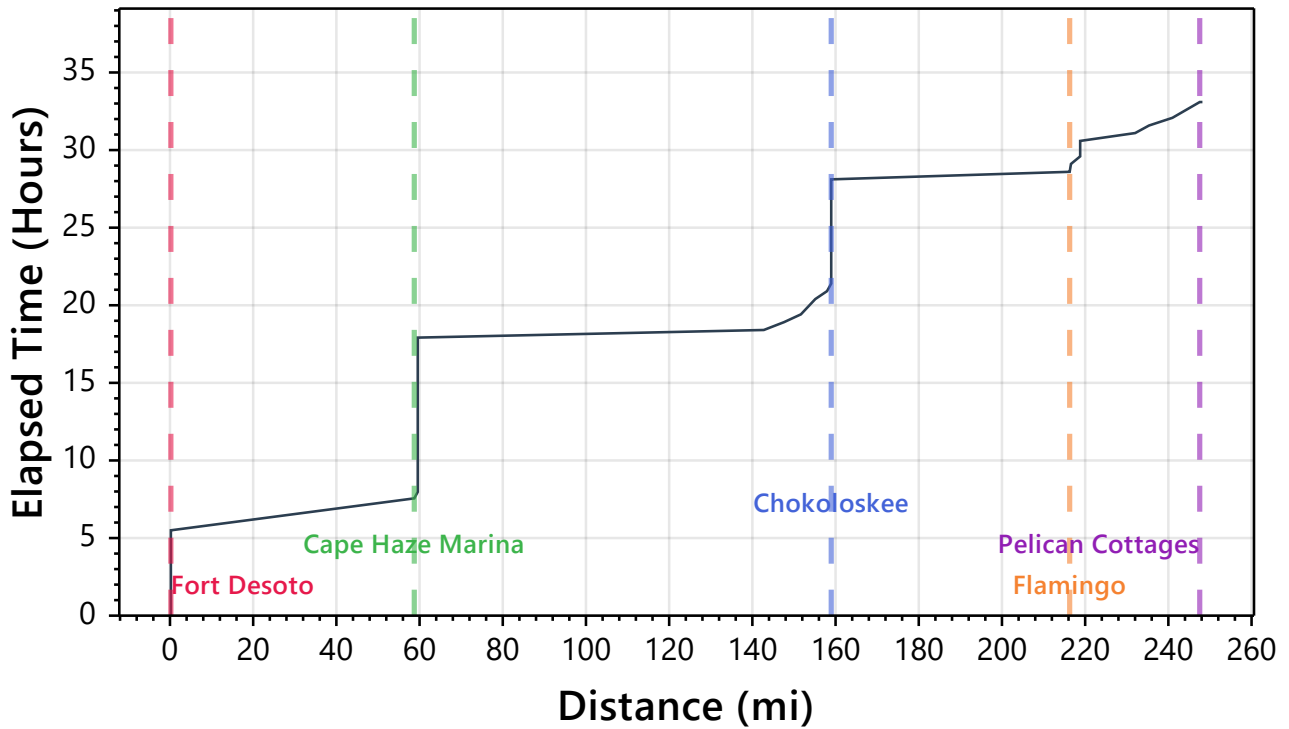

Everglades Challenge 2021

Twobeers & Morsailed

Route Summary

Everglades Challenge 2021

Twobeers & Morsailed

Segment Average Speeds

Speed Profile

Everglades Challenge 2021

Twobeers & Morsailed

Race Progress

Racing vs. Rest Distribution

Rest Location	mi	Rest Time	% Total
Fort Desoto	0.2	05:29	16.6%
Cape Haze Marina	59.6	09:56	30.0%
Chokoloskee	159.0	06:42	20.3%
Flamingo	216.6	00:30	1.5%
Enroute Stop @ 218.8	218.8	00:59	3.0%

Everglades Challenge 2021

Twobeers & Morsailed

Detailed Checkpoint Summary

Checkpoint	In/Out	Elapsed	Dist(mi)	Split(mi)	Leg Time	Stay
Fort Desoto	--- 12:29	00:00:00	0.0	0.0	00:00:00	05:29
Sarasota	03/06 10:12 ---	03:11:29	22.4	22.4	---	---
Venice	03/06 12:00 ---	04:59:25	40.5	18.0	01:47:56	---
Cape Haze Marina	03/06 14:35 00:31	07:34:09	58.4	18.0	02:34:44	09:56
Matlacha	03/06 17:36 ---	10:35:07	79.9	21.4	---	---
Ft. Myers	03/06 20:03 ---	13:02:15	95.8	16.0	02:27:08	---
Naples	03/06 21:49 ---	14:47:54	115.9	20.1	01:45:39	---
Marco	03/06 23:17 ---	16:15:52	130.9	14.9	01:27:58	---
Stop Keys	03/07 02:15 ---	19:14:36	150.5	19.6	02:58:44	---
Chokoloskee	03/07 04:05 10:48	21:04:02	158.3	7.8	01:49:26	06:42
Lostmans Key	03/07 07:28 ---	24:27:05	181.0	22.7	---	---
Shark River Island	03/07 09:00 ---	25:59:03	196.0	15.0	01:31:58	---
Flamingo	03/07 11:24 11:55	28:23:29	215.1	19.0	02:24:26	00:30
Manatee Keys	03/07 14:49 ---	31:47:58	236.4	21.4	02:54:01	---
Pelican Cottages	03/07 16:06 ---	33:05:46	247.2	10.8	01:17:48	---