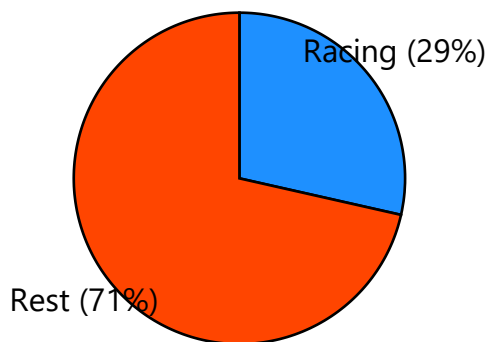

Everglades Challenge 2021

Twobeers & Morsailed

Route Summary

Everglades Challenge 2021

Twobeers & Morsailed

Segment Average Speeds

Speed Profile

Everglades Challenge 2021

Twobeers & Morsailed

Race Progress

Racing vs. Rest Distribution

Rest Location	mi	Rest Time	% Total
Fort Desoto	0.2	05:29	16.6%
Cape Haze Marina	59.6	09:56	30.0%
Chokoloskee	159.0	06:42	20.3%
Flamingo	216.6	00:30	1.5%
Enroute Stop @ 218.8	218.8	00:59	3.0%