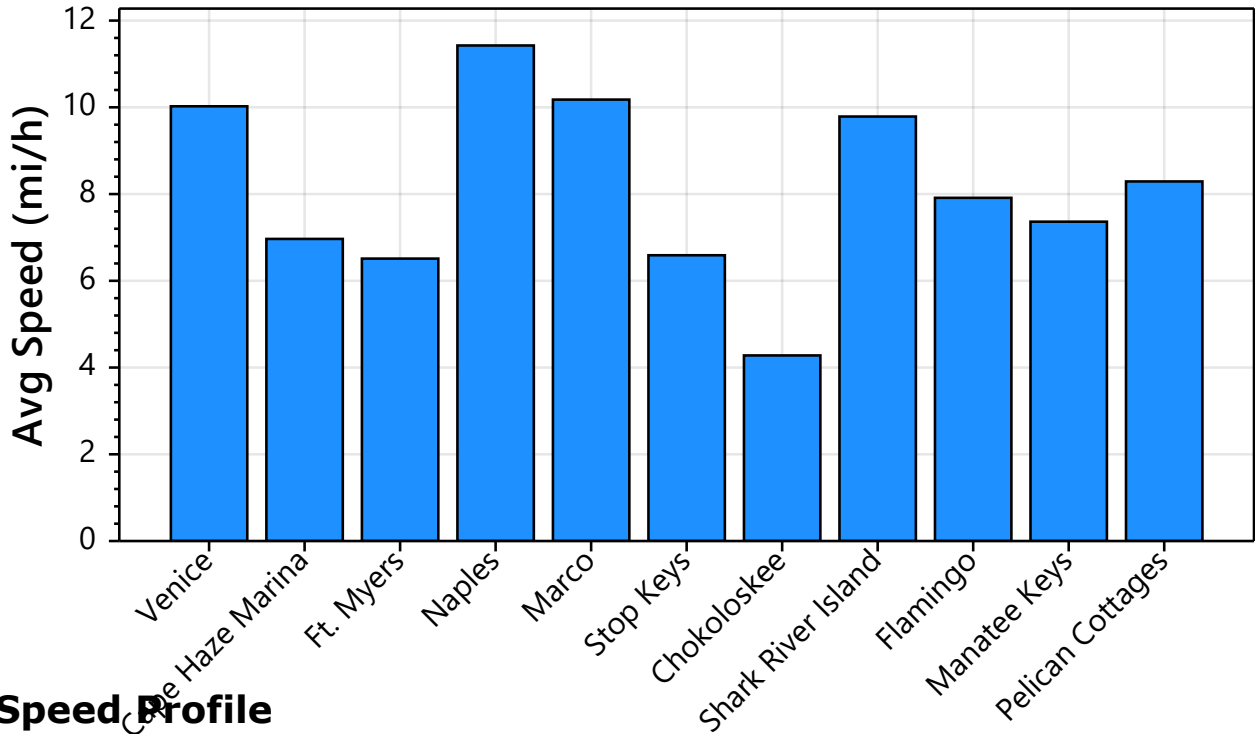

Everglades Challenge 2021

Twobeers & Morsailed

Route Summary

Everglades Challenge 2021

Twobeers & Morsailed

Segment Average Speeds

Speed Profile

Everglades Challenge 2021

Twobeers & Morsailed

Race Progress

Racing vs. Rest Distribution

Rest Location	mi	Rest Time	% Total
Fort Desoto	0.2	05:29	16.6%
Cape Haze Marina	59.6	09:56	30.0%
Chokoloskee	159.0	06:42	20.3%
Flamingo	216.6	00:30	1.5%
Enroute Stop @ 218.8	218.8	00:59	3.0%