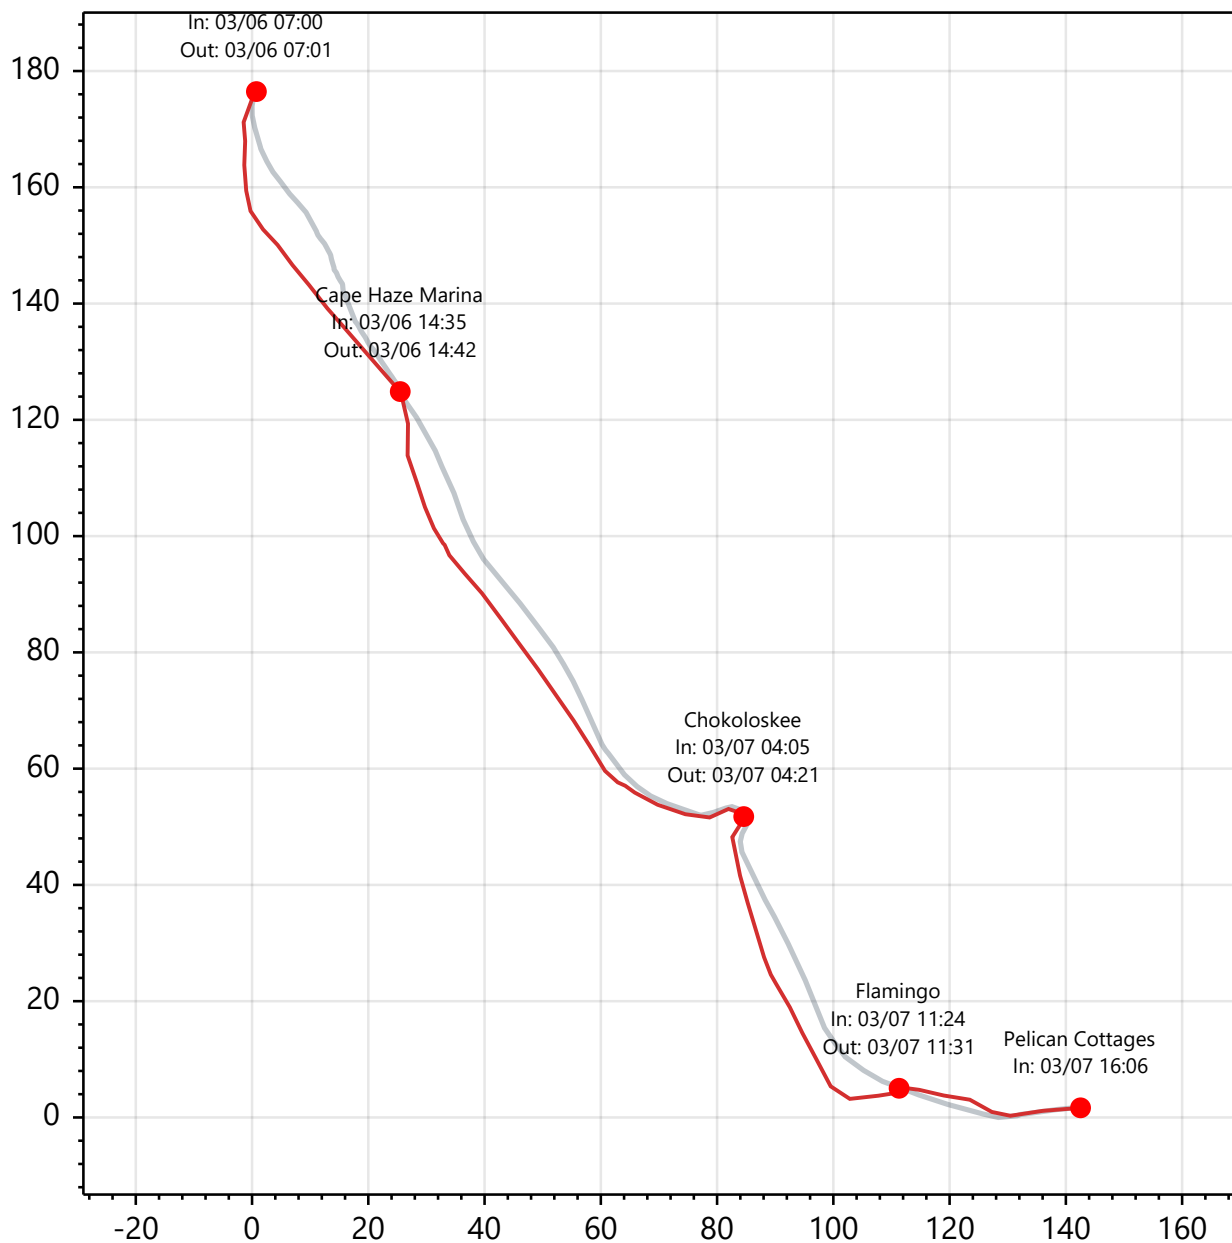

Everglades Challenge 2021

Twobeers & Morsaileded

Start: Saturday, March 6, 2021 12:00 AM   Zone: Eastern Standard Time

Team: #3513 - Twobeers & Morsaileded (monohull double male)

Overall Standings

1	3545 - Chaos & SewSew	FINISH	27:29:00
2	3513 - Twobeers & Morsaileded	FINISH	33:05:46
3	3573 - gamera & Gremlin	FINISH	34:50:26
4	3432 - AndyMan & NateDog	FINISH	61:35:32
5	3425 - stumblingthunder & justanothersailor	FINISH	71:01:18
6	3523 - ironbob & TheJuice	FINISH	72:33:02
7	3589 - justkeeppadding	FINISH	83:29:24
8	3489 - Roamer	FINISH	89:13:45
9	3427 - AngryBeaver	FINISH	96:09:46
10	3535 - higgins & yde35	FINISH	97:28:06

Division Standings: monohull double male

1	3513 - Twobeers & Morsaileded	FINISH	33:05:46
2	3425 - stumblingthunder & justanothersailor	FINISH	71:01:18
3	3535 - higgins & yde35	FINISH	97:28:06
4	3428 - Guitarman & ScuttleButt	IN	214:59:36
5	3551 - Tiderunner & Segler	OUT	214:31:34

Everglades Challenge 2021

Twobeers & Morsailed

Route Summary