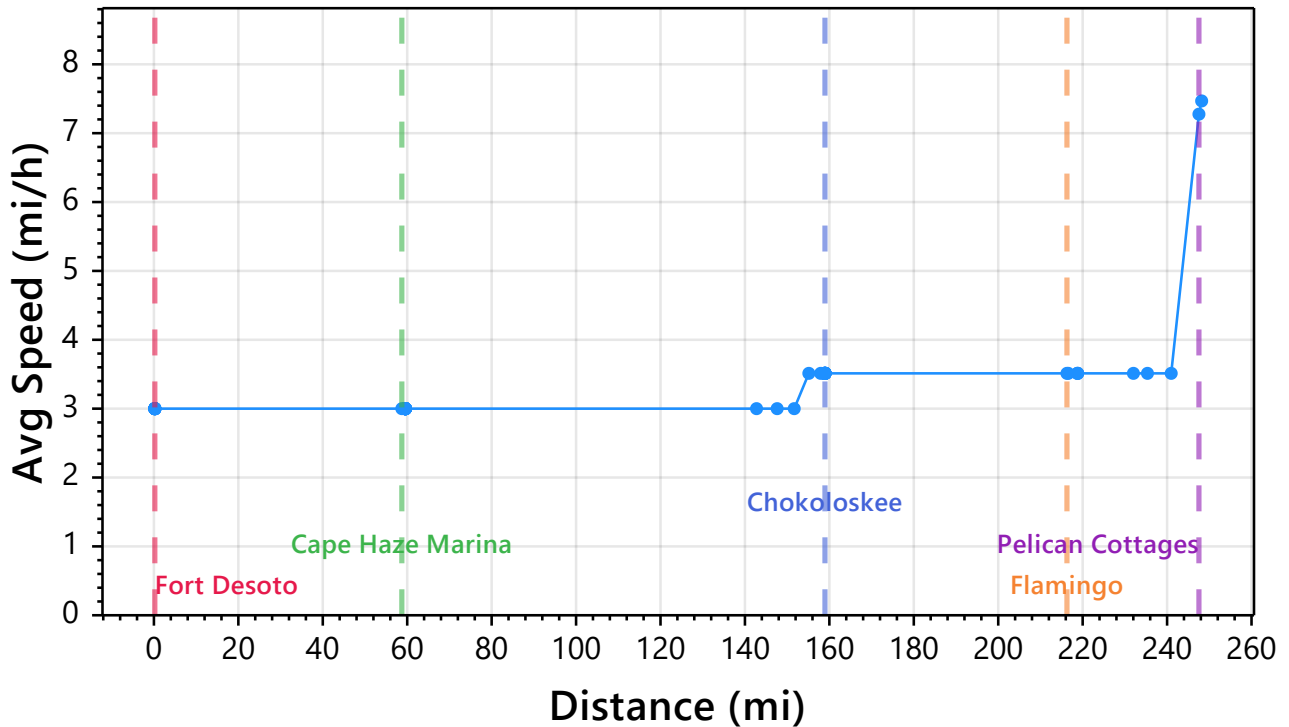

Everglades Challenge 2021

Twobeers & Morsailed

Route Summary

Everglades Challenge 2021

Twobeers & Morsailed

Segment Average Speeds

Speed Profile

Everglades Challenge 2021

Twobeers & Morsailed

Race Progress

Racing vs. Rest Distribution

Rest Location	mi	Rest Time	% Total
Fort Desoto	0.2	05:29	16.6%
Cape Haze Marina	59.6	09:56	30.0%
Chokoloskee	159.0	06:42	20.3%
Flamingo	216.6	00:30	1.5%
Enroute Stop @ 218.8	218.8	00:59	3.0%