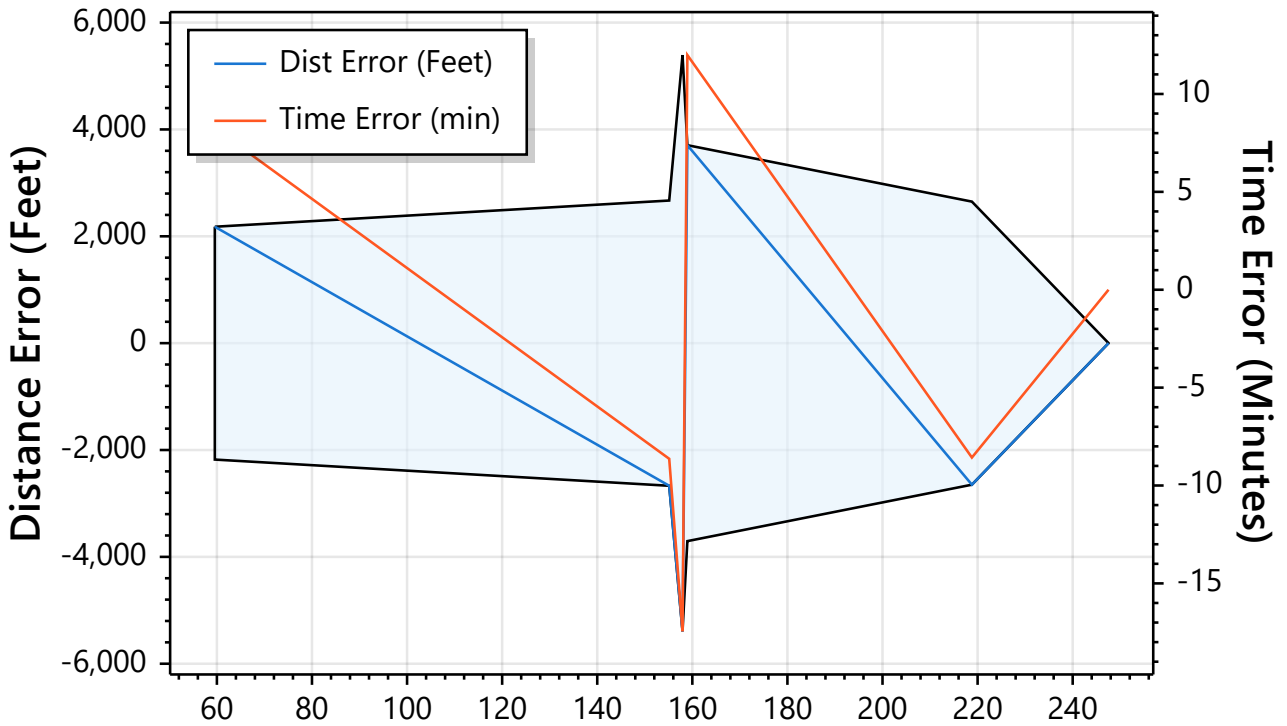

Everglades Challenge 2021

Twobeers & Morsailed

Detailed Checkpoint Summary

Checkpoint	In/Out	Elapsed	Dist(mi)	Split(mi)	Leg Time	Stay
Fort Desoto	--- 12:29	00:00:00	0.0	0.0	00:00:00	05:29
Sarasota	03/06 10:12 ---	03:11:29	22.4	22.4	---	---
Venice	03/06 12:00 ---	04:59:25	40.5	18.0	01:47:56	---
Cape Haze Marina	03/06 14:35 00:31	07:34:09	58.4	18.0	02:34:44	09:56
Matlacha	03/06 17:36 ---	10:35:07	79.9	21.4	---	---
Ft. Myers	03/06 20:03 ---	13:02:15	95.8	16.0	02:27:08	---
Naples	03/06 21:49 ---	14:47:54	115.9	20.1	01:45:39	---
Marco	03/06 23:17 ---	16:15:52	130.9	14.9	01:27:58	---
Stop Keys	03/07 02:15 ---	19:14:36	150.5	19.6	02:58:44	---
Chokoloskee	03/07 04:05 10:48	21:04:02	158.3	7.8	01:49:26	06:42
Lostmans Key	03/07 07:28 ---	24:27:05	181.0	22.7	---	---
Shark River Island	03/07 09:00 ---	25:59:03	196.0	15.0	01:31:58	---
Flamingo	03/07 11:24 11:55	28:23:29	215.1	19.0	02:24:26	00:30
Manatee Keys	03/07 14:49 ---	31:47:58	236.4	21.4	02:54:01	---
Pelican Cottages	03/07 16:06 ---	33:05:46	247.2	10.8	01:17:48	---

RaceOwl Estimation Performance

Variance between predicted position and actual progress.

Tracking Performance

Metric	Min	Max	Avg	Median	Std Dev
Update Interval (Min)	10.02	123.47	32.54	29.72	14.66
Time Error (Min)	-17.44	11.99	-2.40	-4.29	10.24
Distance Error (Feet)	-5392.19	3705.43	-804.49	-1324.83	3104.14