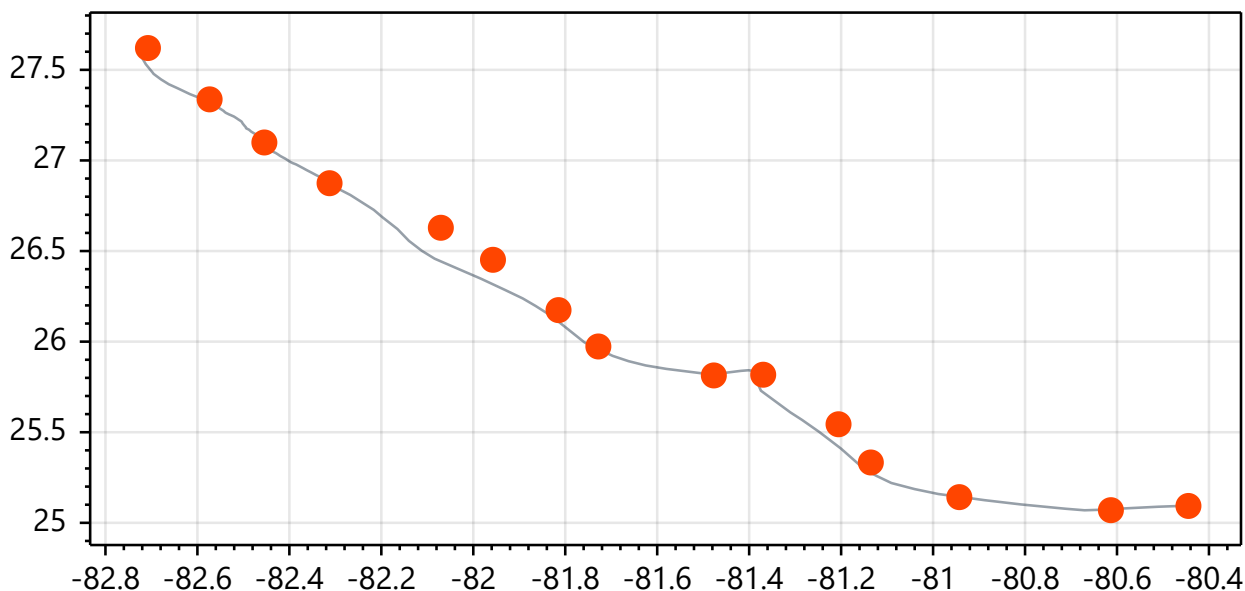

Everglades Challenge 2021

Performance Summary Report

Race Course Map