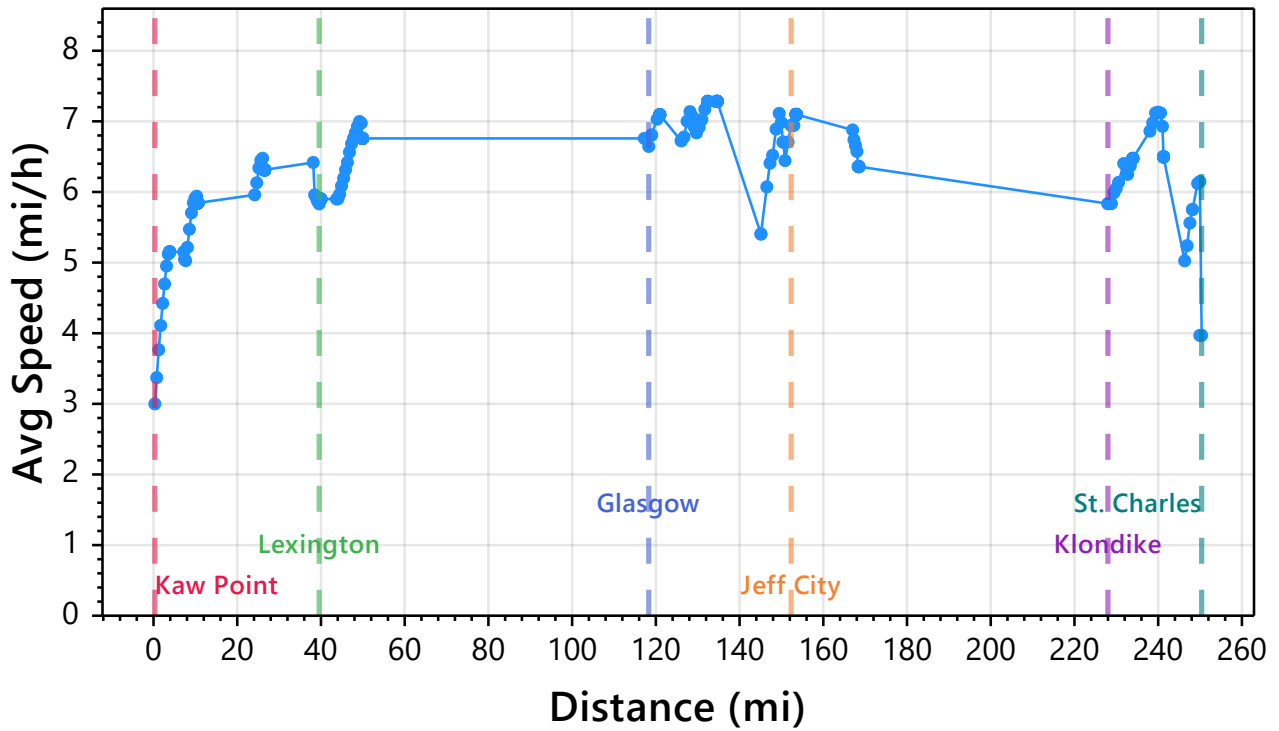

Segment Average Speeds

Speed Profile