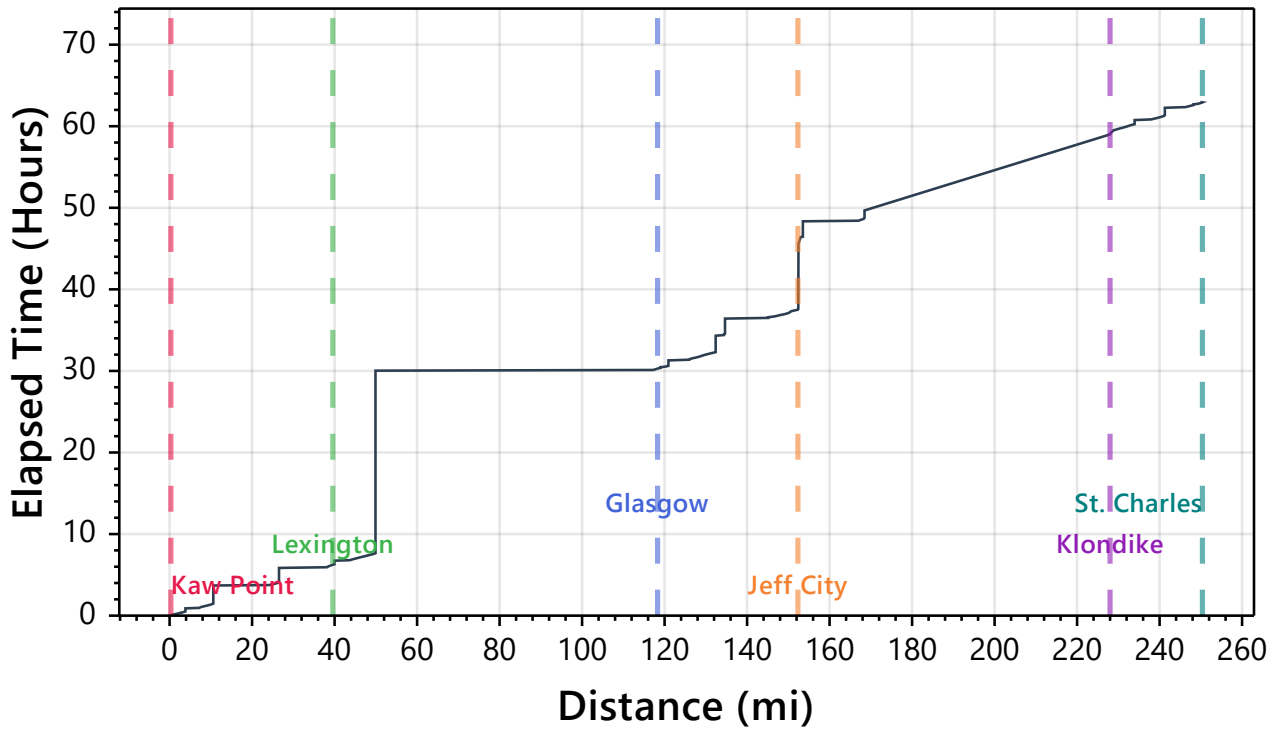

2018 MR340

June's Loons

Race Progress

Racing vs. Rest Distribution