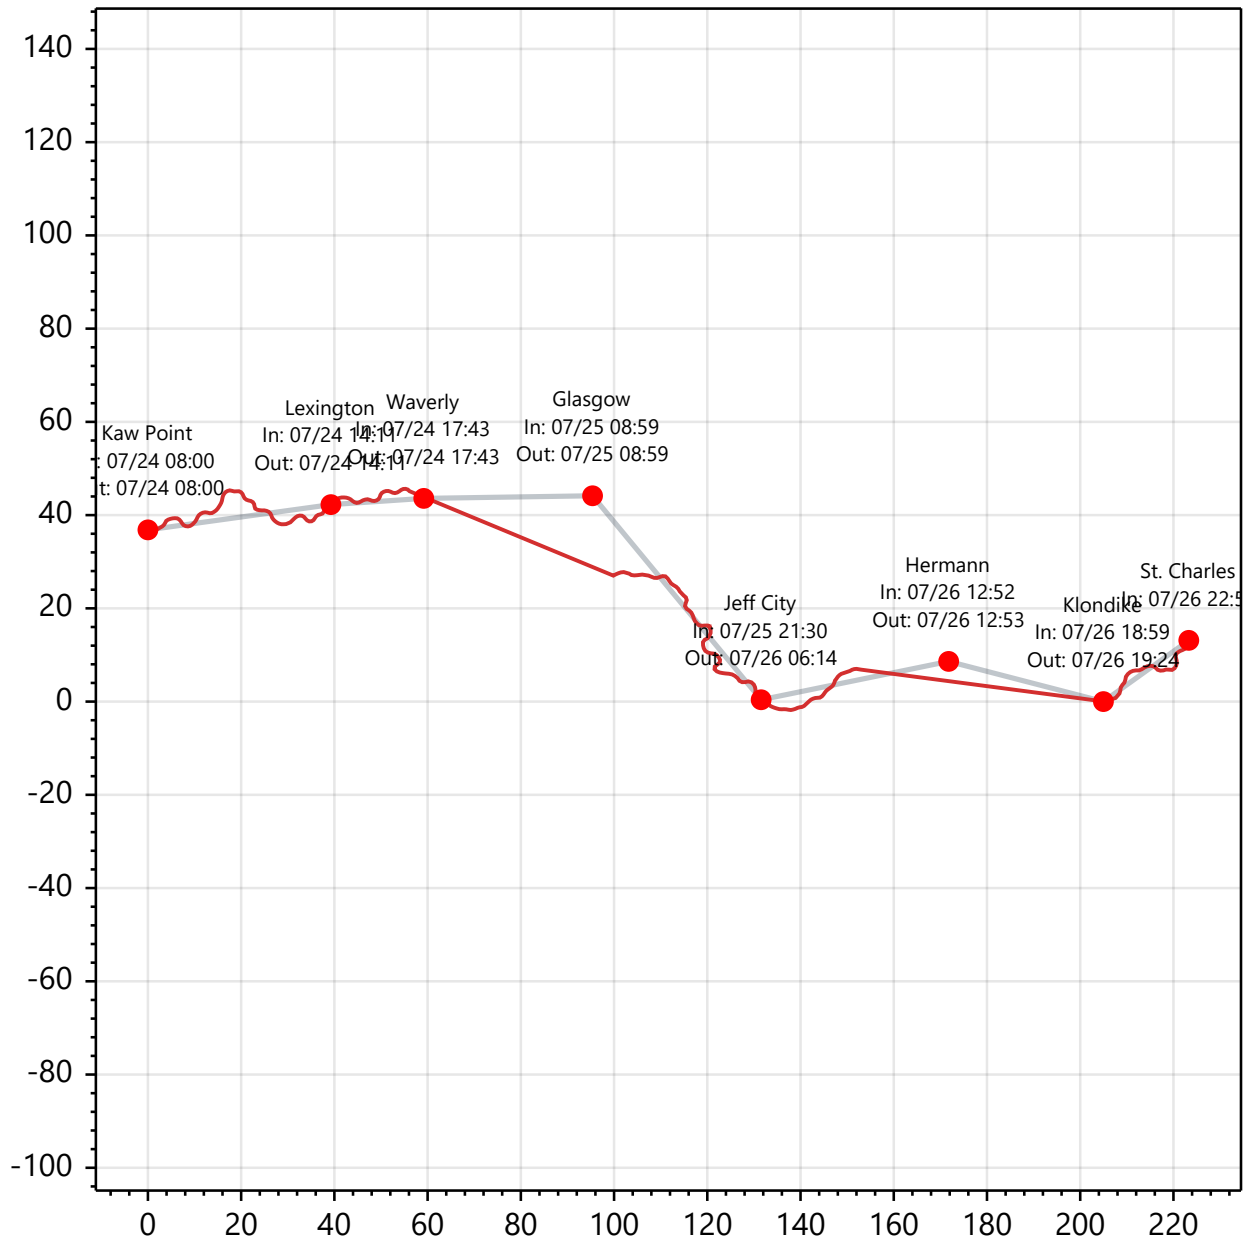

2018 MR340

June's Loons

Start: Tuesday, July 24, 2018 12:00 AM

Zone: Central Standard Time

Team: #0069 - June's Loons (Men's Tandem)

Overall Standings

1	3433 - River Fitness	FINISH	33:01:00
2	1300 - Joe Mann	FINISH	36:39:00
3	0963 - Risky Business	FINISH	37:51:00
4	1318 - Robyn Benincasa	FINISH	38:41:00
5	0019 - Geoff Waters	FINISH	39:39:00
6	0117 - Mark Holloway	FINISH	40:20:00
7	2186 - Benjamin Boucher	FINISH	41:34:00
7	6975 - Doug Robinett	FINISH	41:34:00
9	2008 - PaddleHawks	FINISH	41:51:00
10	1010 - Married With Children	FINISH	41:55:00
196	0069 - June's Loons	FINISH	62:58:00

Division Standings: Men's Tandem

1	2008 - PaddleHawks	FINISH	41:51:00
2	1432 - The Preacher and the Teacher	FINISH	42:56:00
3	1937 - Crazy Quackers	FINISH	44:14:00
4	2907 - Stylin' Modeekin	FINISH	44:31:00
5	0575 - Super Able Abels	FINISH	45:04:00
6	4630 - Rage Against the Cutoff	FINISH	45:34:00
7	5134 - Bearded Baptists	FINISH	46:28:00
8	0256 - Carl and the Bear	FINISH	47:18:00
9	1982 - Minnesota River Rats	FINISH	47:39:00
10	3454 - Team Premier Surfaces	FINISH	48:12:00
48	0069 - June's Loons	FINISH	62:58:00

2018 MR340

June's Loons

Route Summary