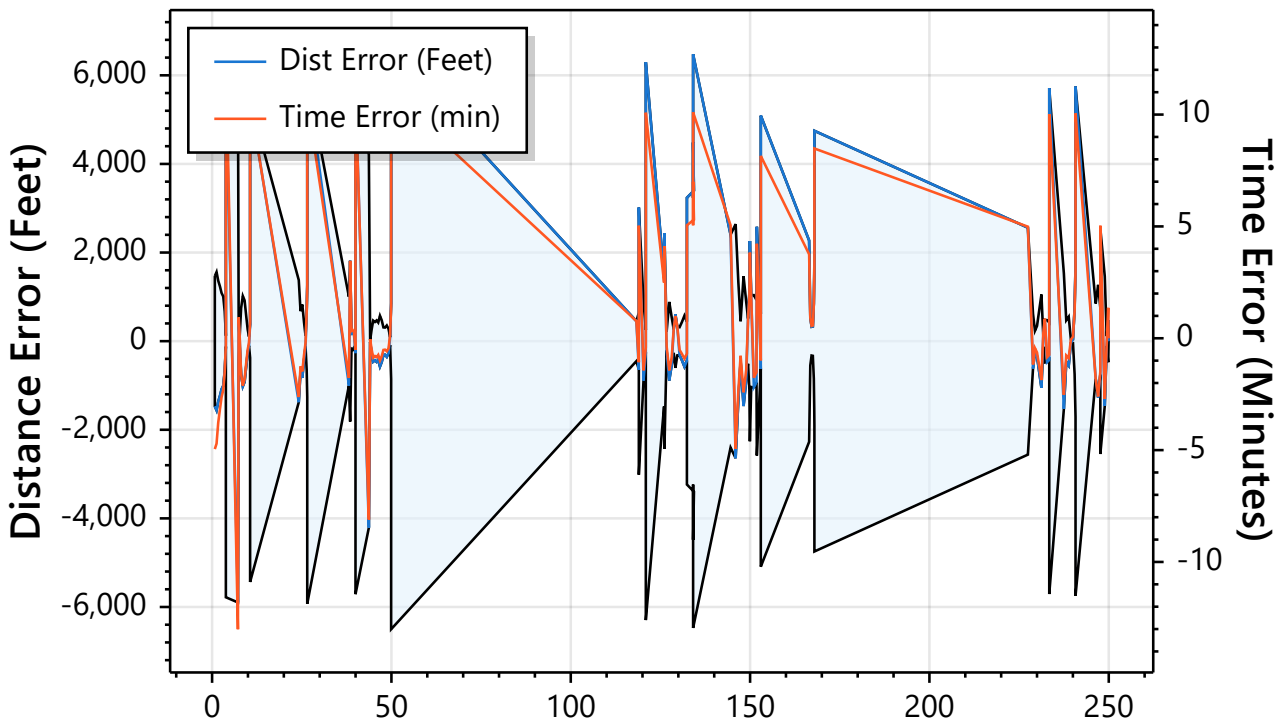

RaceOwl Estimation Performance

Variance between predicted position and actual progress.

Tracking Performance

Metric	Min	Max	Avg	Median	Std Dev
Update Interval (Min)	2.30	1210.27	11.94	4.03	79.07
Time Error (Min)	-13.01	12.75	1.31	0.03	4.04
Distance Error (Feet)	-5897.55	6502.39	778.21	21.89	2179.50