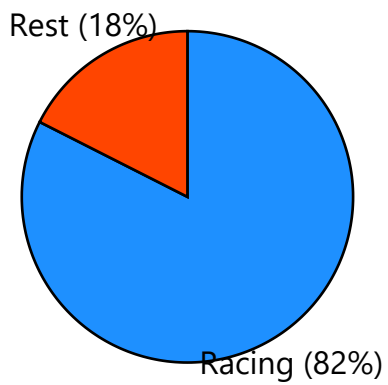

2021 MR340

Weston Benders

Racing vs. Rest Distribution

Rest Location	mi	Rest Time	% Total
Enroute Stop @ 76.6	76.6	00:40	0.9%
Enroute Stop @ 137.7	137.7	00:25	0.6%
Glasgow	142.0	03:36	4.9%
Jeff City	224.4	07:46	10.5%
Klondike	312.1	00:28	0.6%