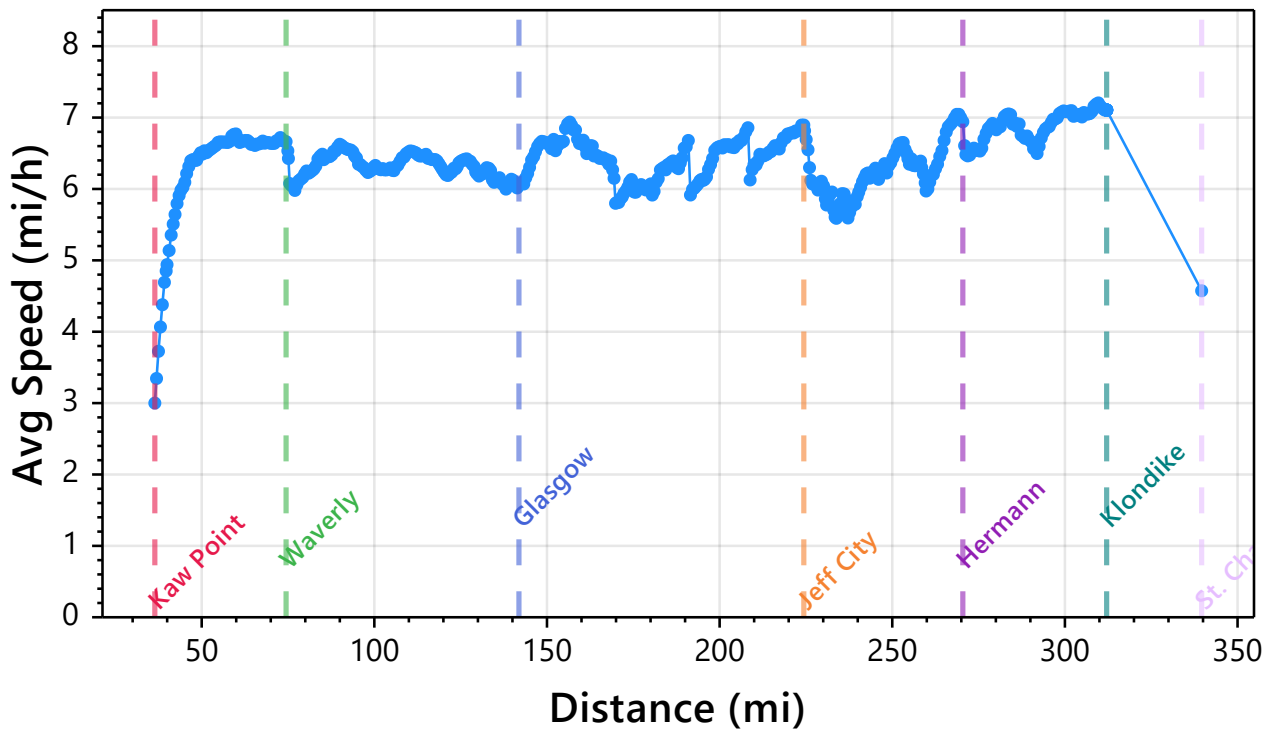

Division Standings: men's tandem

1	2713 - Eager Beaver	FINISH	40:56:19
2	0424 - 110 Years of Saltitude	FINISH	42:14:43
3	2008 - PaddleHawks	FINISH	44:14:07
4	0249 - Brothers Lauterbach	FINISH	47:53:04
5	1947 - Philosophicals	FINISH	49:07:53
6	0630 - Newtown Creek Cruisers	FINISH	51:43:39
7	8762 - Floating Deuces	FINISH	52:06:00
8	4782 - House of Boost	FINISH	52:34:00
9	7374 - Suit Up	FINISH	55:22:51
10	4045 - Snafu Canoe	FINISH	55:57:46
46	1837 - Weston Benders	FINISH	73:52:00

2021 MR340

Weston Benders

Route Summary

Segment Average Speeds

Speed Profile

2021 MR340

Weston Benders

Race Progress

2021 MR340

Weston Benders

Racing vs. Rest Distribution

Rest Location	mi	Rest Time	% Total
Enroute Stop @ 76.6	76.6	00:40	0.9%
Enroute Stop @ 137.7	137.7	00:25	0.6%
Glasgow	142.0	03:36	4.9%
Jeff City	224.4	07:46	10.5%
Klondike	312.1	00:28	0.6%

2021 MR340

Weston Benders

Detailed Checkpoint Summary

Checkpoint	In/Out	Elapsed	Dist(mi)	Split(mi)	Leg Time	Stay
Kaw Point	---	00:00:00	0.0	0.0	00:00:00	---
Waverly	07/20 18:30 ---	10:30:00	74.2	74.2	12:30:00	---
Glasgow	07/21 06:23 09:59	22:23:00	141.8	67.6	11:53:00	03:36
Jeff City	07/21 23:35 07:21	39:35:00	224.3	82.5	13:35:45	07:46
Hermann	07/22 13:41 ---	53:41:00	270.3	46.0	06:19:12	---
Klondike	07/22 20:17 20:45	60:17:00	311.9	41.5	06:36:00	00:28
St. Charles	07/23 09:52 ---	73:52:00	339.3	27.4	13:06:47	---