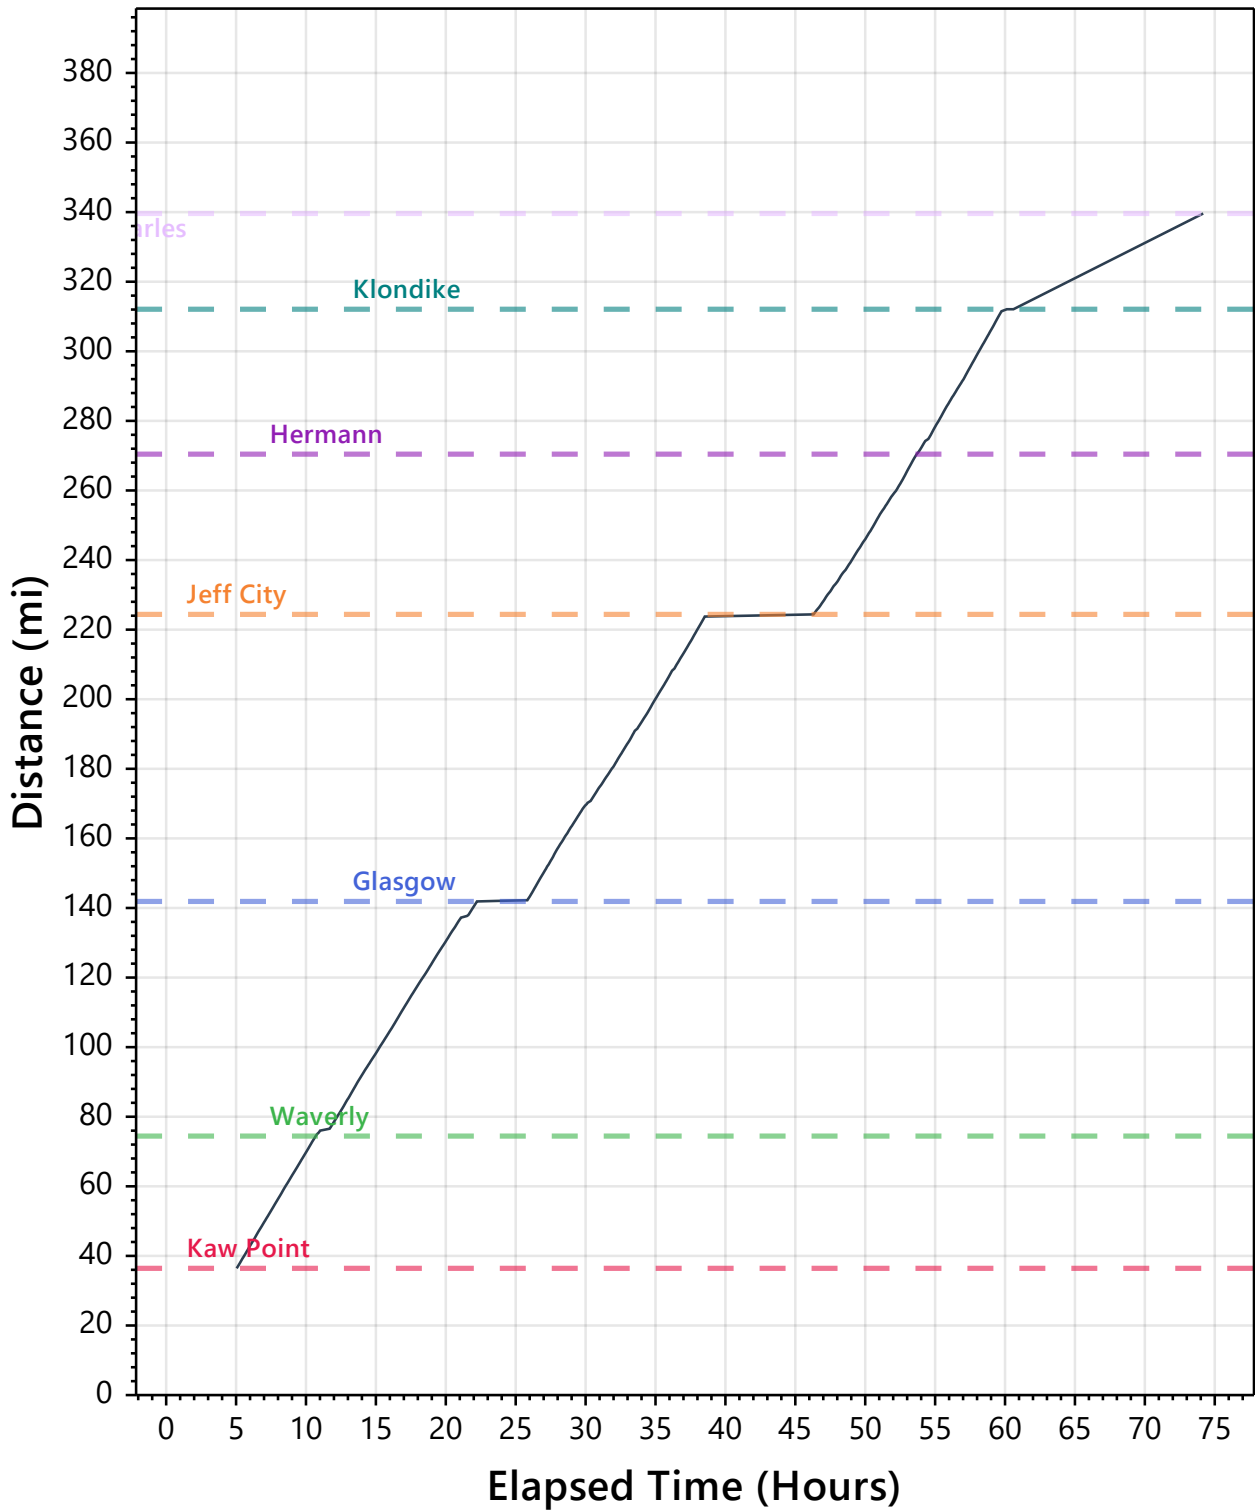

Division Standings: men's tandem

1	2713 - Eager Beaver	FINISH	40:56:19
2	0424 - 110 Years of Saltitude	FINISH	42:14:43
3	2008 - PaddleHawks	FINISH	44:14:07
4	0249 - Brothers Lauterbach	FINISH	47:53:04
5	1947 - Philosophicals	FINISH	49:07:53
6	0630 - Newtown Creek Cruisers	FINISH	51:43:39
7	8762 - Floating Deuces	FINISH	52:06:00
8	4782 - House of Boost	FINISH	52:34:00
9	7374 - Suit Up	FINISH	55:22:51
10	4045 - Snafu Canoe	FINISH	55:57:46
46	1837 - Weston Benders	FINISH	73:52:00

2021 MR340

Weston Benders

Route Summary

Segment Average Speeds

Speed Profile

2021 MR340

Weston Benders

Race Progress

2021 MR340

Weston Benders

Racing vs. Rest Distribution

Rest Location	mi	Rest Time	% Total
Enroute Stop @ 76.6	76.6	00:40	0.9%
Enroute Stop @ 137.7	137.7	00:25	0.6%
Glasgow	142.0	03:36	4.9%
Jeff City	224.4	07:46	10.5%
Klondike	312.1	00:28	0.6%

2021 MR340

Weston Benders

Detailed Checkpoint Summary

Checkpoint	In/Out	Elapsed	Dist(mi)	Split(mi)	Leg Time	Stay
Kaw Point	---	00:00:00	0.0	0.0	00:00:00	---
Waverly	07/20 18:30 ---	10:30:00	74.2	74.2	12:30:00	---
Glasgow	07/21 06:23 09:59	22:23:00	141.8	67.6	11:53:00	03:36
Jeff City	07/21 23:35 07:21	39:35:00	224.3	82.5	13:35:45	07:46
Hermann	07/22 13:41 ---	53:41:00	270.3	46.0	06:19:12	---
Klondike	07/22 20:17 20:45	60:17:00	311.9	41.5	06:36:00	00:28
St. Charles	07/23 09:52 ---	73:52:00	339.3	27.4	13:06:47	---