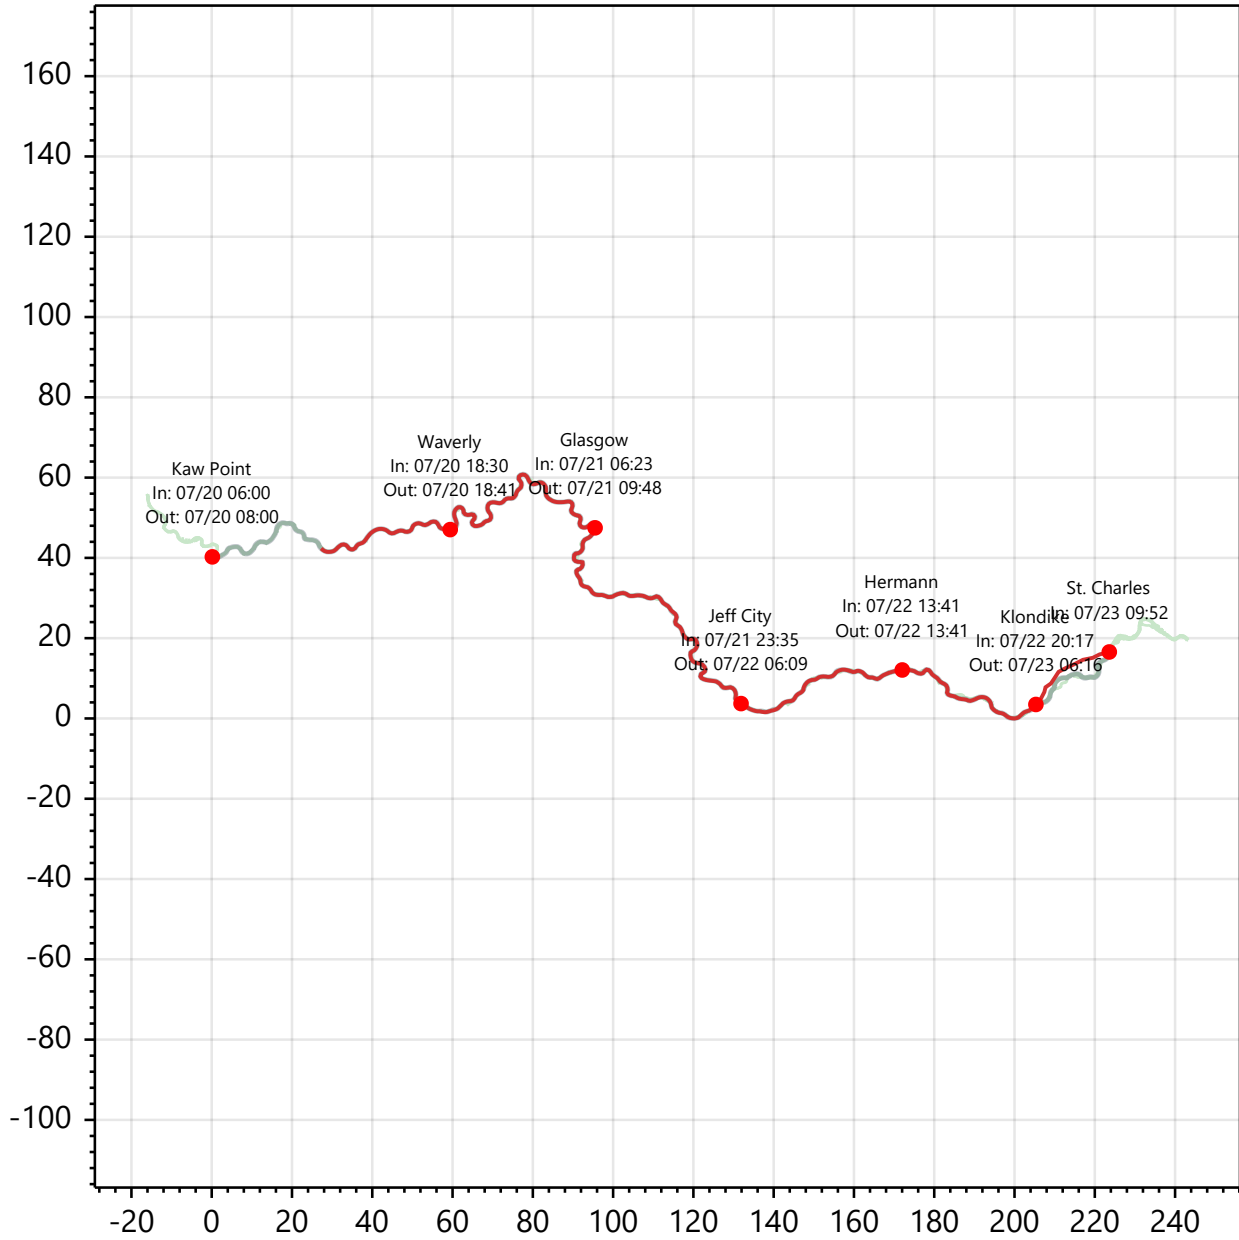

2021 MR340

Weston Benders

Start: Tuesday, July 20, 2021 12:00 AM

Zone: Central Standard Time

Team: #1837 - Weston Benders (men's tandem)

Overall Standings

1	0126 - Makai Deathride	FINISH	36:20:12
2	1300 - Make Mine a Triple	FINISH	38:29:00
3	3620 - Dustin LeCave	FINISH	39:47:29
4	2713 - Eager Beaver	FINISH	40:56:19
5	0424 - 110 Years of Saltitude	FINISH	42:14:43
6	5353 - Salli O'Donnell	FINISH	42:29:00
7	2020 - Abel Hagan	FINISH	43:55:04
8	8000 - Tandemonium	FINISH	44:04:22
9	1413 - La Vida Loca!	FINISH	44:07:00
10	2008 - PaddleHawks	FINISH	44:14:07
187	1837 - Weston Benders	FINISH	73:52:00

Division Standings: men's tandem

1	2713 - Eager Beaver	FINISH	40:56:19
2	0424 - 110 Years of Saltitude	FINISH	42:14:43
3	2008 - PaddleHawks	FINISH	44:14:07
4	0249 - Brothers Lauterbach	FINISH	47:53:04
5	1947 - Philosophicals	FINISH	49:07:53
6	0630 - Newtown Creek Cruisers	FINISH	51:43:39
7	8762 - Floating Deuces	FINISH	52:06:00
8	4782 - House of Boost	FINISH	52:34:00
9	7374 - Suit Up	FINISH	55:22:51
10	4045 - Snafu Canoe	FINISH	55:57:46
46	1837 - Weston Benders	FINISH	73:52:00

2021 MR340

Weston Benders

Route Summary