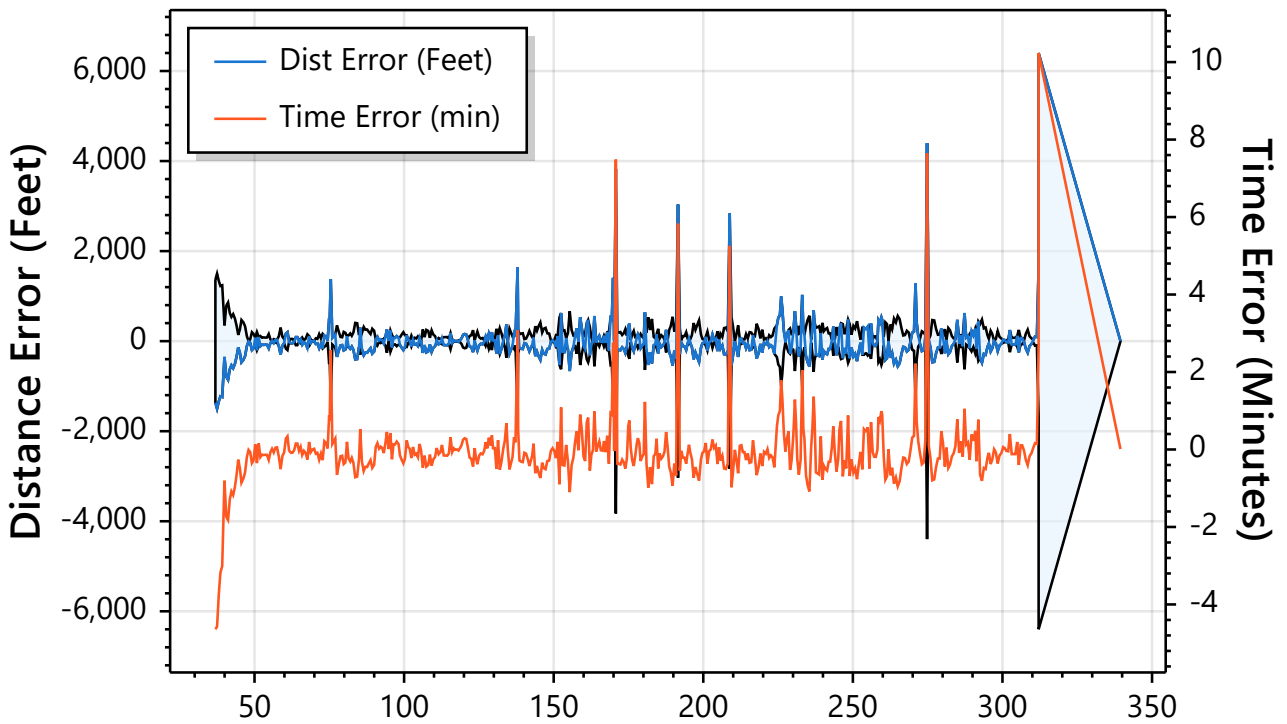

2021 MR340

Weston Benders

Detailed Checkpoint Summary

Checkpoint	In/Out	Elapsed	Dist(mi)	Split(mi)	Leg Time	Stay
Kaw Point	---	00:00:00	0.0	0.0	00:00:00	---
Waverly	07/20 18:30 ---	10:30:00	74.2	74.2	12:30:00	---
Glasgow	07/21 06:23 09:59	22:23:00	141.8	67.6	11:53:00	03:36
Jeff City	07/21 23:35 07:21	39:35:00	224.3	82.5	13:35:45	07:46
Hermann	07/22 13:41 ---	53:41:00	270.3	46.0	06:19:12	---
Klondike	07/22 20:17 20:45	60:17:00	311.9	41.5	06:36:00	00:28
St. Charles	07/23 09:52 ---	73:52:00	339.3	27.4	13:06:47	---

RaceOwl Estimation Performance

Variance between predicted position and actual progress.

Tracking Performance

Metric	Min	Max	Avg	Median	Std Dev
Update Interval (Min)	2.10	814.25	8.02	5.05	41.45
Time Error (Min)	-4.64	10.23	-0.02	-0.12	1.07
Distance Error (Feet)	-1499.33	6398.65	0.75	-67.96	589.39

2021 MR340

Weston Benders

Missing Track Data Accounting

Analysis of gaps in tracking data exceeding 45 minutes.

Gap Interval	Duration	Dist (mi)	Calc Speed (mi/h)	Adj Speed (mi/h)	Status
07/21 06:13 - 07/21 07:36	01:22	0.1	0.1	5.7	Expected Range
07/21 07:36 - 07/21 09:49	02:13	0.2	0.1	6.6	Expected Range
07/21 22:31 - 07/22 06:18	07:46	0.6	0.1	6.3	Expected Range
07/22 20:36 - 07/23 10:10	13:34	27.5	2.0	4.4	Expected Range