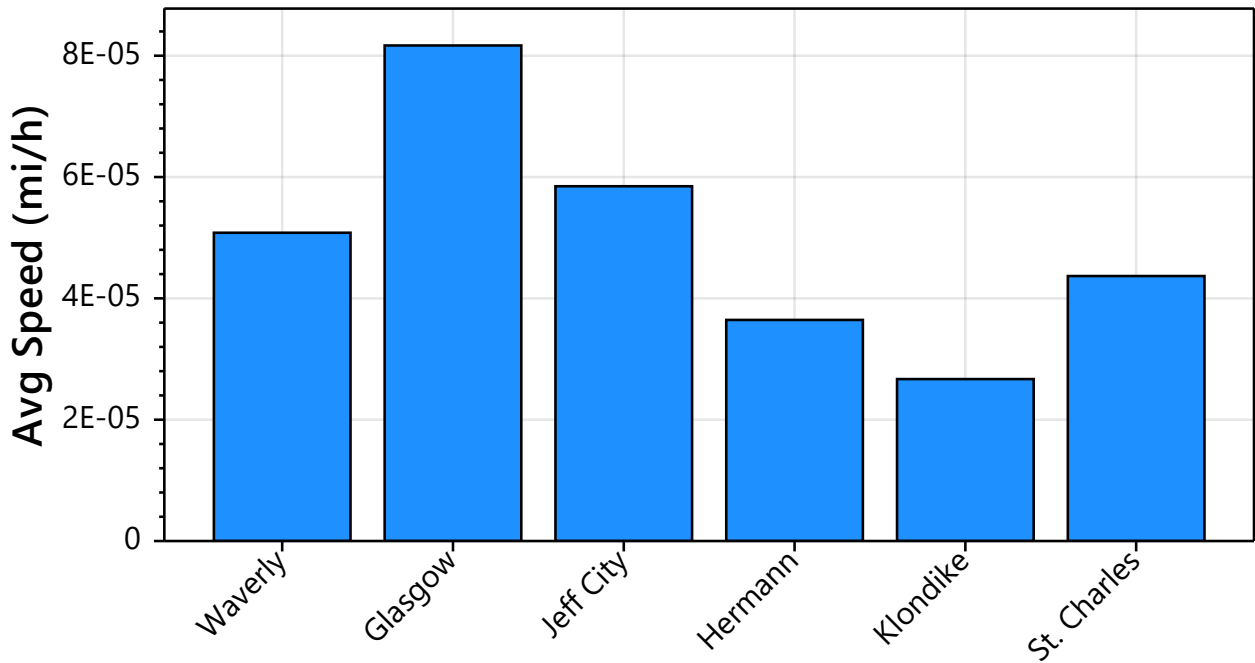

Segment Average Speeds

Speed Profile