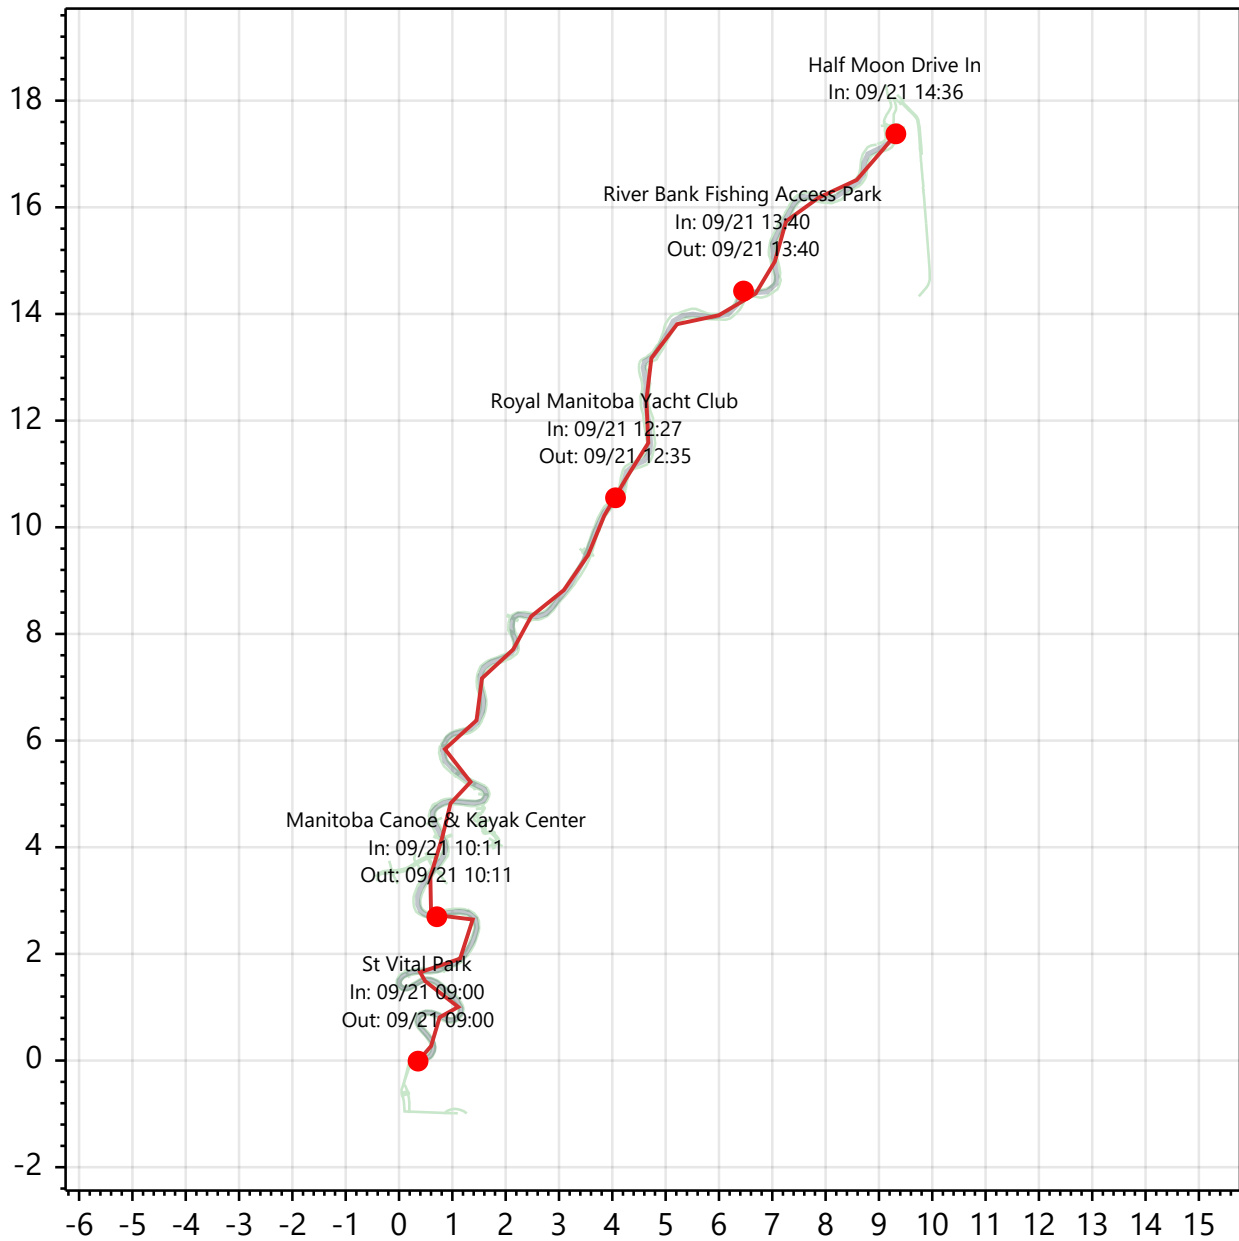

2025 Paddle Challenge

Paddle Pushers

Start: Sunday, September 21, 2025 12:00 AM Zone: Central Standard Time

Team: #0004 - Paddle Pushers (tandem mixed canoe)

Overall Standings

1	0016 - Bow Ball	FINISH	03:20:32
2	0135 - Hanlan's Monster	FINISH	03:42:23
3	0039 - McClymont	FINISH	03:44:13
4	0138 - Toba Speed	FINISH	03:50:00
5	0112 - Nevitt	FINISH	04:02:13
6	0110 - Immigrants	FINISH	04:02:15
7	0026 - The Stick Men	FINISH	04:03:46
8	0109 - Prairie Paddler	FINISH	04:09:49
9	0137 - Golden Retriever	FINISH	04:10:04
10	0103 - Currently Confused	FINISH	04:22:59
33	0004 - Paddle Pushers	FINISH	05:36:08

Division Standings: tandem mixed canoe

1	0138 - Toba Speed	FINISH	03:50:00
2	0110 - Immigrants	FINISH	04:02:15
3	0026 - The Stick Men	FINISH	04:03:46
4	0103 - Currently Confused	FINISH	04:22:59
5	0043 - Best Of The Mediocre	FINISH	04:32:19
6	0115 - Collegeville Crue	FINISH	04:39:29
7	0040 - Honeybadgers	FINISH	04:46:44
8	0133 - Team Savage	FINISH	04:53:31
9	0127 - N-Sink	FINISH	04:55:59
10	0021 - Stephanie & Mohamed	FINISH	05:13:16
12	0004 - Paddle Pushers	FINISH	05:36:08

2025 Paddle Challenge

Paddle Pushers

Route Summary