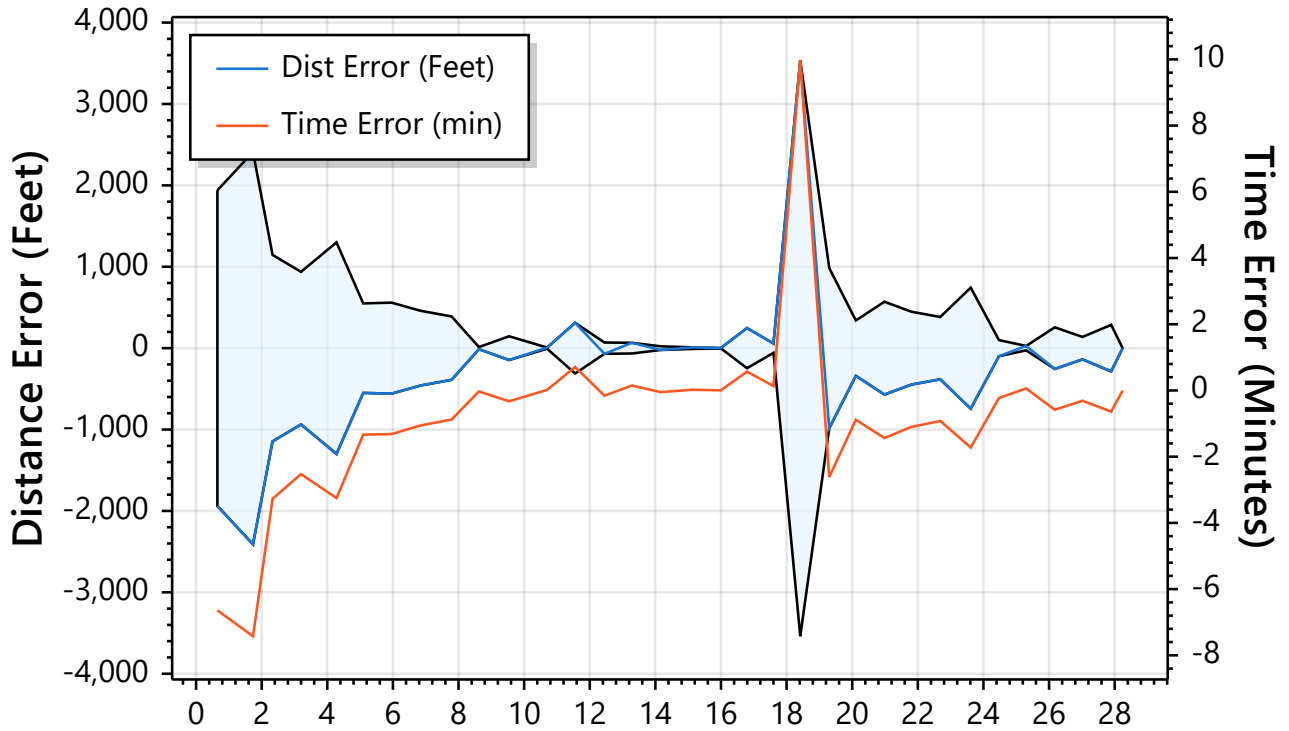

Paddle Pushers

Race Progress

Racing vs. Rest Distribution

Rest Location	mi	Rest Time	% Total
---------------	----	-----------	---------

2025 Paddle Challenge

Paddle Pushers

Detailed Checkpoint Summary

Checkpoint	In/Out	Elapsed	Dist(mi)	Split(mi)	Leg Time	Stay
St Vital Park	---	00:00:00	0.0	0.0	00:00:00	---
Manitoba Canoe & Kayak Center	09/21 10:11 ---	01:11:36	6.5	6.5	01:11:36	---
Royal Manitoba Yacht Club	09/21 12:27 ---	03:27:08	17.8	11.3	02:15:32	---
River Bank Fishing Access Park	09/21 13:40 ---	04:40:32	23.2	5.4	01:13:24	---
Half Moon Drive In	09/21 14:36 ---	05:36:08	28.0	4.8	00:55:36	---

RaceOwl Estimation Performance

Variance between predicted position and actual progress.

Tracking Performance

Metric	Min	Max	Avg	Median	Std Dev
Update Interval (Min)	4.08	18.12	10.19	10.17	2.28
Time Error (Min)	-7.42	9.98	-0.80	-0.45	2.58
Distance Error (Feet)	-2409.96	3539.52	-292.05	-201.01	886.78