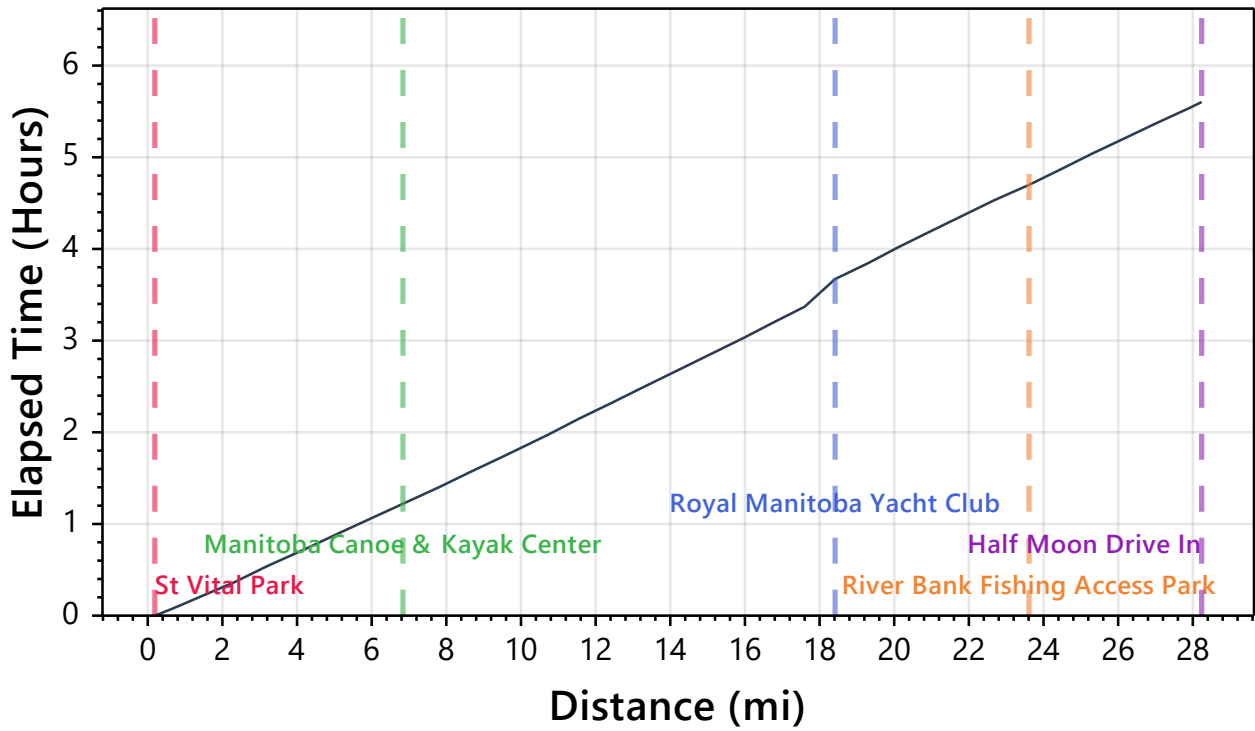

2025 Paddle Challenge

Paddle Pushers

Route Summary

2025 Paddle Challenge

Paddle Pushers

Segment Average Speeds

Speed Profile

2025 Paddle Challenge

Paddle Pushers

Race Progress

Racing vs. Rest Distribution

Rest Location	mi	Rest Time	% Total
---------------	----	-----------	---------

2025 Paddle Challenge

Paddle Pushers

Detailed Checkpoint Summary

Checkpoint	In/Out	Elapsed	Dist(mi)	Split(mi)	Leg Time	Stay
St Vital Park	---	00:00:00	0.0	0.0	00:00:00	---
Manitoba Canoe & Kayak Center	09/21 10:11 ---	01:11:36	6.5	6.5	01:11:36	---
Royal Manitoba Yacht Club	09/21 12:27 ---	03:27:08	17.8	11.3	02:15:32	---
River Bank Fishing Access Park	09/21 13:40 ---	04:40:32	23.2	5.4	01:13:24	---
Half Moon Drive In	09/21 14:36 ---	05:36:08	28.0	4.8	00:55:36	---